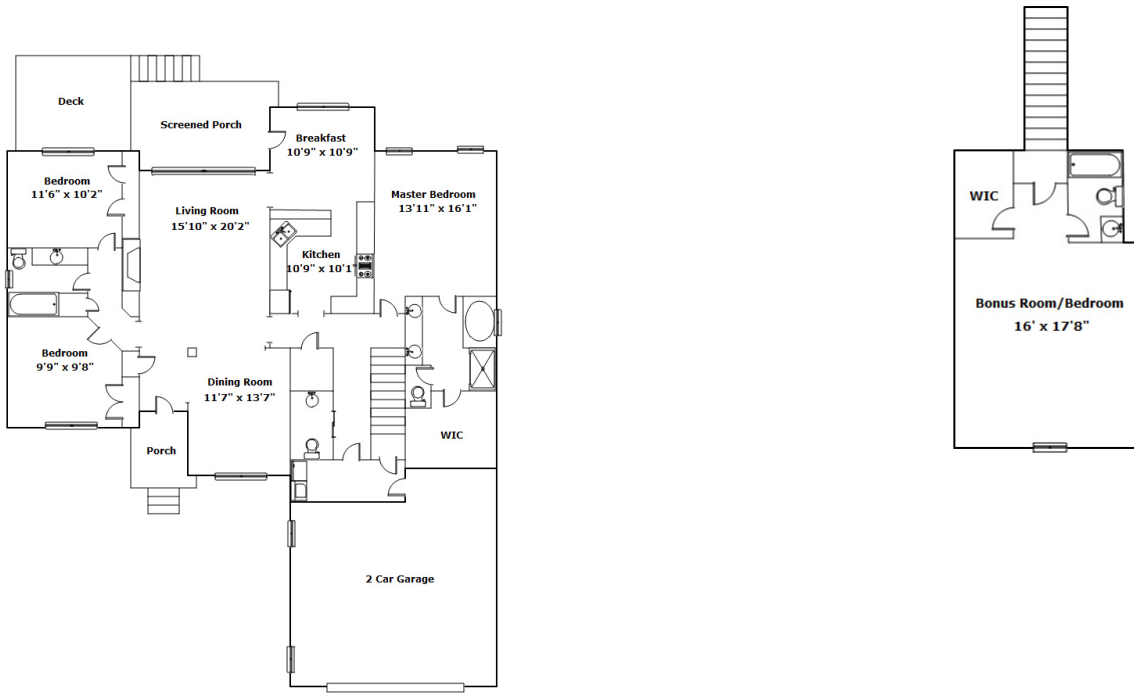

# 168 Royal Lythan Dr - Lexington, SC 29072

**Drawn by:** Look2 Homes Columbia

<http://www.look2homes.com/l2fp/floorplan/index.php?oid=19955>

**Karl Radley**

Office Phone: 803-732-2200

Cell Phone: 803-262-1058