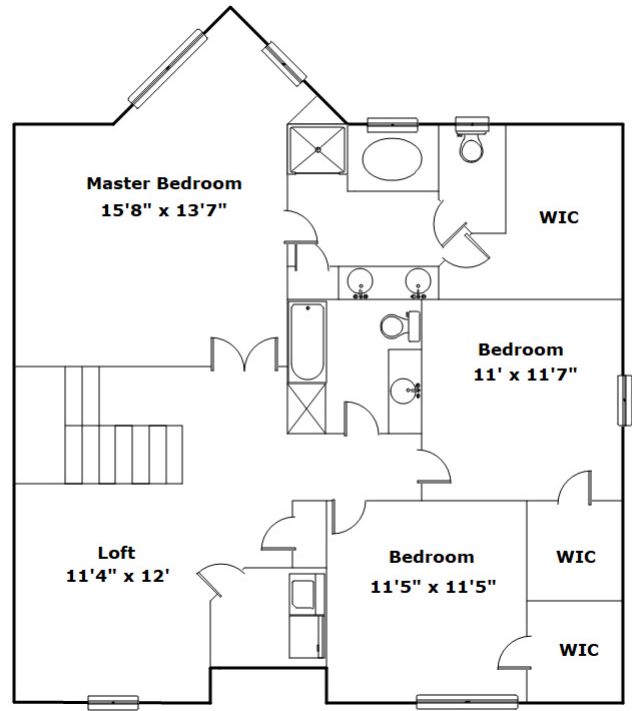

226 Letha Ln - Lexington, SC 29072

Presenting a beautiful home for your consideration!

Property Details

3 Bedroom(s)
2 Bath(s)
1 Half Bath(s)

SQFT

Total	2188
Main Level	894
Upper Level	1294
Garage	383

Michelle Sligh-Peters
Cell Phone: 803-477-0200
michelle@keystoneblueteam.com

Information is deemed reliable but not guaranteed!

226 Letha Ln - Lexington, SC 29072

Drawn by: Look2 Homes Columbia

<http://www.look2homes.com/l2fp/floorplan/index.php?oid=19939>

Michelle Sligh-Peters

Cell Phone: 803-477-0200