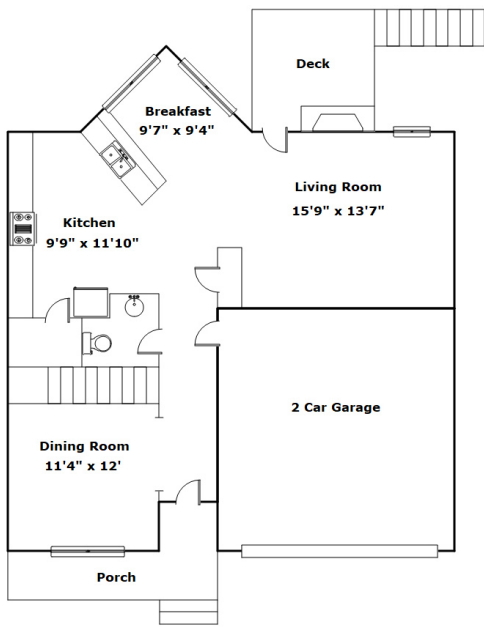

226 Letha Ln - Lexington, SC 29072

Presenting a beautiful home for your consideration!

Property Details

3 Bedroom(s)
2 Bath(s)
1 Half Bath(s)

SQFT

Total	2188
Main Level	894
Upper Level	1294
Garage	383

Michelle Sligh-Peters
Cell Phone: 803-477-0200
michelle@keystoneblueteam.com

Information is deemed reliable but not guaranteed!

226 Letha Ln - Lexington, SC 29072

Drawn by: Look2 Homes Columbia

<http://www.look2homes.com/l2fp/floorplan/index.php?oid=19939>

Michelle Sligh-Peters

Cell Phone: 803-477-0200