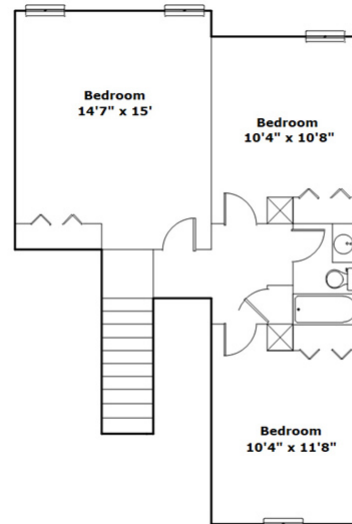

145 Hobden Ct - Lexington, SC 29073

Drawn by: Look2 Homes Columbia

<http://www.look2homes.com/l2fp/floorplan/index.php?oid=19811>

Angela Peterson

Cell Phone: 803-530-3195

angelapetersonsc@gmail.com

<http://www.angelapetersonsc.com/realestateagentoffice/lexington-sc-29072-an>

[angelapeterson-id28523733.html](http://www.angelapetersonsc.com/realestateagentoffice/lexington-sc-29072-an)

RE/MAX
Southern Collection

Information is deemed reliable but not guaranteed!