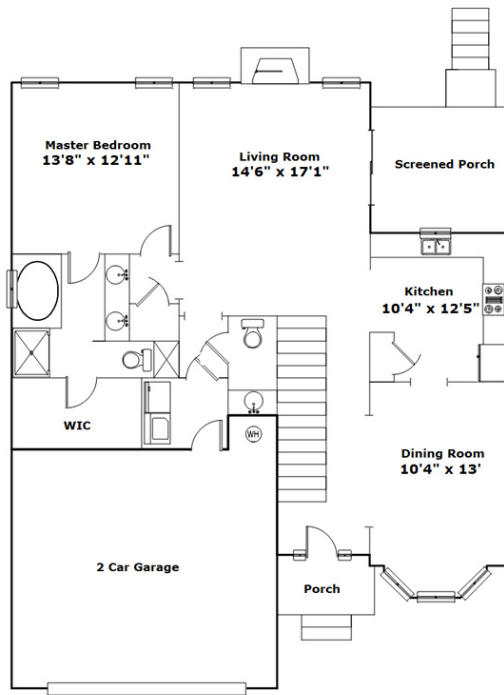

145 Hobden Ct - Lexington, SC 29073

Drawn by: Look2 Homes Columbia

<http://www.look2homes.com/l2fp/floorplan/index.php?oid=19811>

Angela Peterson

Cell Phone: 803-530-3195

angelapetersonsc@gmail.com

<http://www.angelapetersonsc.com/realestateagentoffice/lexington-sc-29072-an>

[angelapeterson-id28523733.html](http://www.angelapetersonsc.com/realestateagentoffice/lexington-sc-29072-an)

RE/MAX
Southern Collection

Information is deemed reliable but not guaranteed!