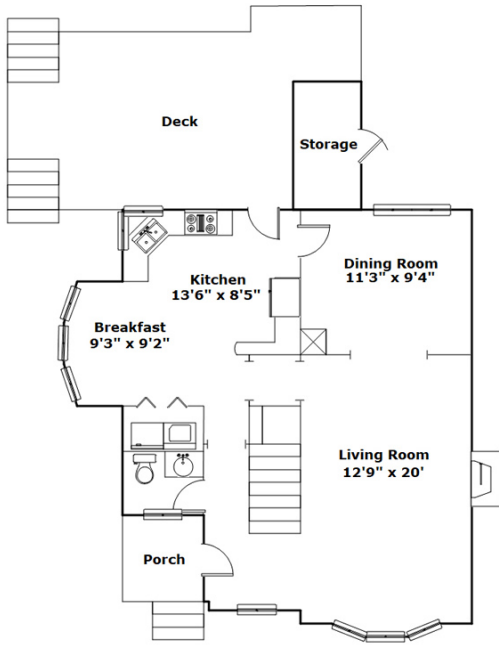

8 Baytree Ct - Columbia, SC 29223

Presenting a beautiful home for your consideration!

Property Details

3 Bedroom(s)
2 Bath(s)
1 Half Bath(s)

SQFT

| | |
|-------------|------|
| Total | 1755 |
| Main Level | 871 |
| Upper Level | 830 |
| Storage | 54 |

Drawn by: Look2 Homes Columbia

<http://www.look2homes.com/l2fp/floorplan/index.php?oid=19806>

 **Martha McCoy and Carolyn Green**

Office Phone: 803-331-5402

Cell Phone: 803-447-2417

martha@marthamccoy.com

Information is deemed reliable but not guaranteed!