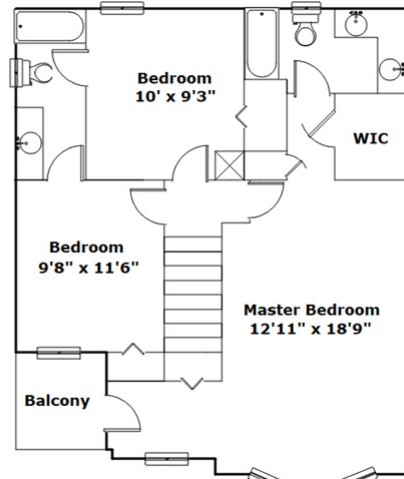

8 Baytree Ct - Columbia, SC 29223

Presenting a beautiful home for your consideration!

Property Details

3 Bedroom(s)
2 Bath(s)
1 Half Bath(s)

SQFT

| | |
|-------------|------|
| Total | 1755 |
| Main Level | 871 |
| Upper Level | 830 |
| Storage | 54 |

Drawn by: Look2 Homes Columbia

<http://www.look2homes.com/l2fp/floorplan/index.php?oid=19806>

 **Martha McCoy and Carolyn Green**

Office Phone: 803-331-5402

Cell Phone: 803-447-2417

martha@marthamccoy.com

Information is deemed reliable but not guaranteed!