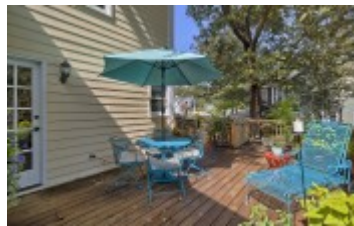

8 Baytree Ct - Columbia, SC 29223

Presenting a beautiful home for your consideration!

Property Details

3 Bedroom(s)
2 Bath(s)
1 Half Bath(s)

SQFT

| | |
|-------------|------|
| Total | 1755 |
| Main Level | 871 |
| Upper Level | 830 |
| Storage | 54 |