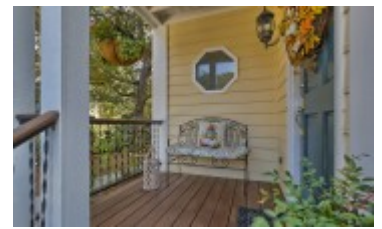

8 Baytree Ct - Columbia, SC 29223

Presenting a beautiful home for your consideration!

Property Details

3 Bedroom(s)
2 Bath(s)
1 Half Bath(s)

SQFT

| | |
|-------------|------|
| Total | 1755 |
| Main Level | 871 |
| Upper Level | 830 |
| Storage | 54 |