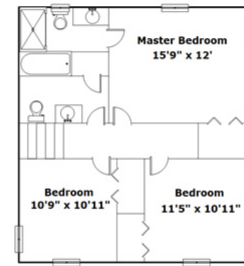

2822 Woodland Hills Rd E - Columbia, SC 29210