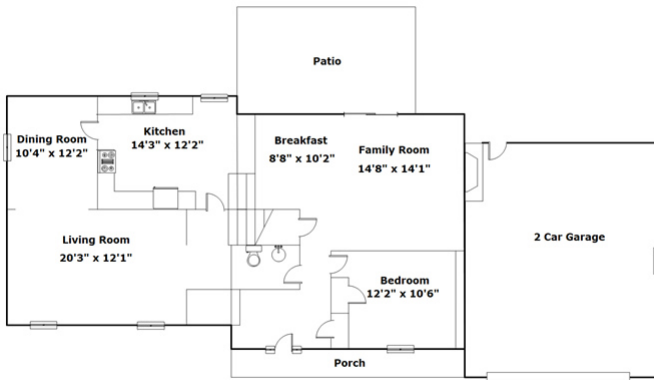

2822 Woodland Hills Rd E - Columbia, SC 29210