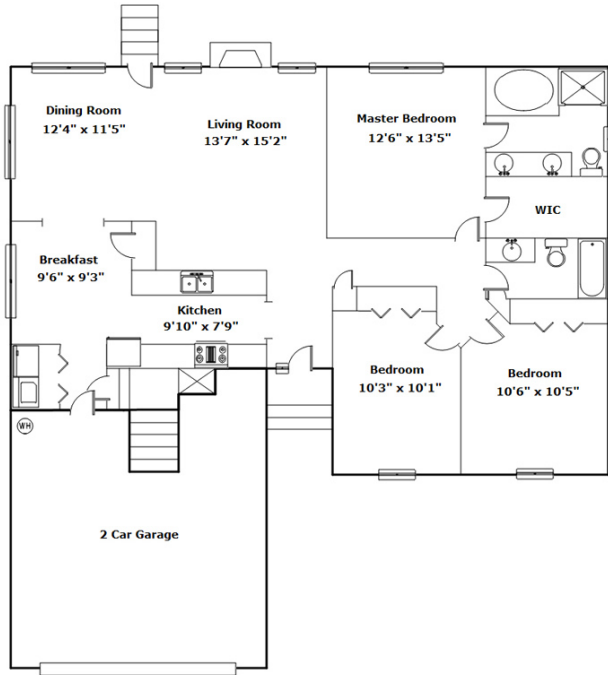

20 Loggerhead Dr - Columbia, SC 29229

Presenting a beautiful home for your consideration!

Property Details

3 Bedroom(s)
2 Bath(s)

SQFT

Total	1808
Main Level	1470
Upper Level	338
Garage	457

Coe Hankinson

Office Phone: 803-799-8035
Cell Phone: 803-606-1097
coe@coehankinson.com

Information is deemed reliable but not guaranteed!

20 Loggerhead Dr - Columbia, SC 29229

Drawn by: Look2 Homes Columbia

<http://www.look2homes.com/l2fp/floorplan/index.php?oid=19712>

Coe Hankinson

Office Phone: 803-799-8035