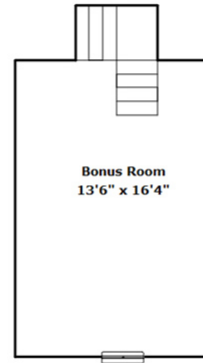

20 Loggerhead Dr - Columbia, SC 29229