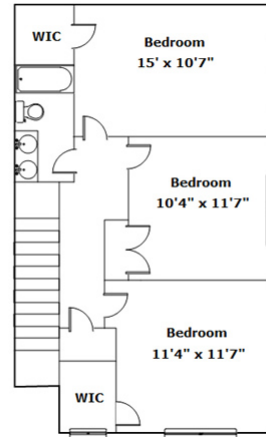

1501 McDuffie Ave - Columbia, SC 29204

Drawn by: Look2 Homes Columbia

<http://www.look2homes.com/l2fp/floorplan/index.php?oid=19699>