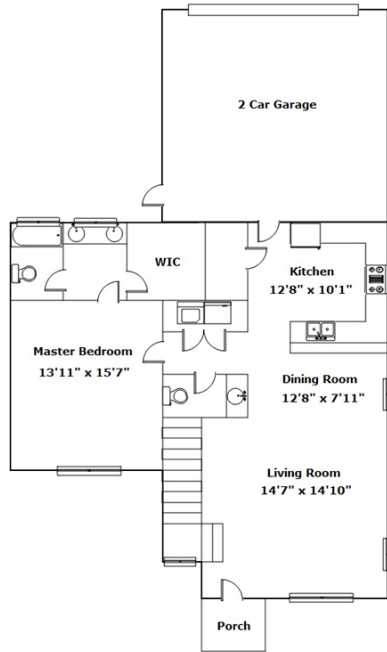

1501 McDuffie Ave - Columbia, SC 29204

Drawn by: Look2 Homes Columbia

<http://www.look2homes.com/l2fp/floorplan/index.php?oid=19699>

William King

Office Phone: 803-772-5858

Cell Phone: 803-727-4454

williamking@kw.com

Information is deemed reliable but not guaranteed!

kw
KELLERWILLIAMS