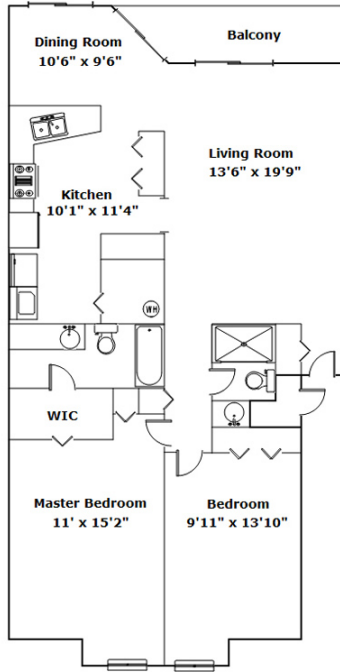

260 Shoreline Dr - Columbia, SC 29212

Drawn by: Look2 Homes Columbia

<http://www.look2homes.com/l2fp/floorplan/index.php?oid=19694>

Jennifer Martin

Cell Phone: 864-940-2591

jennifer@jmauction.com

Information is deemed reliable but not guaranteed!

JEFF AUCTIONEERS
MARTIN INC