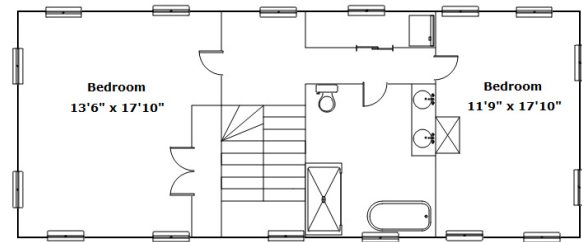

2360 Old State Rd - Swansea, SC 29160