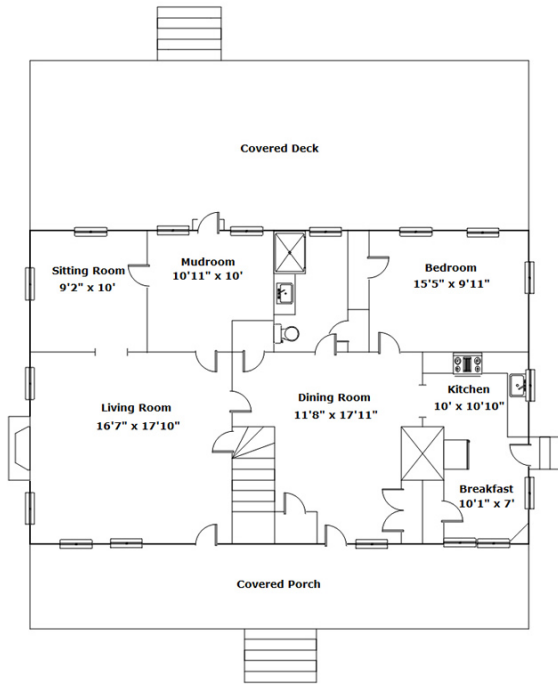

2360 Old State Rd - Swansea, SC 29160