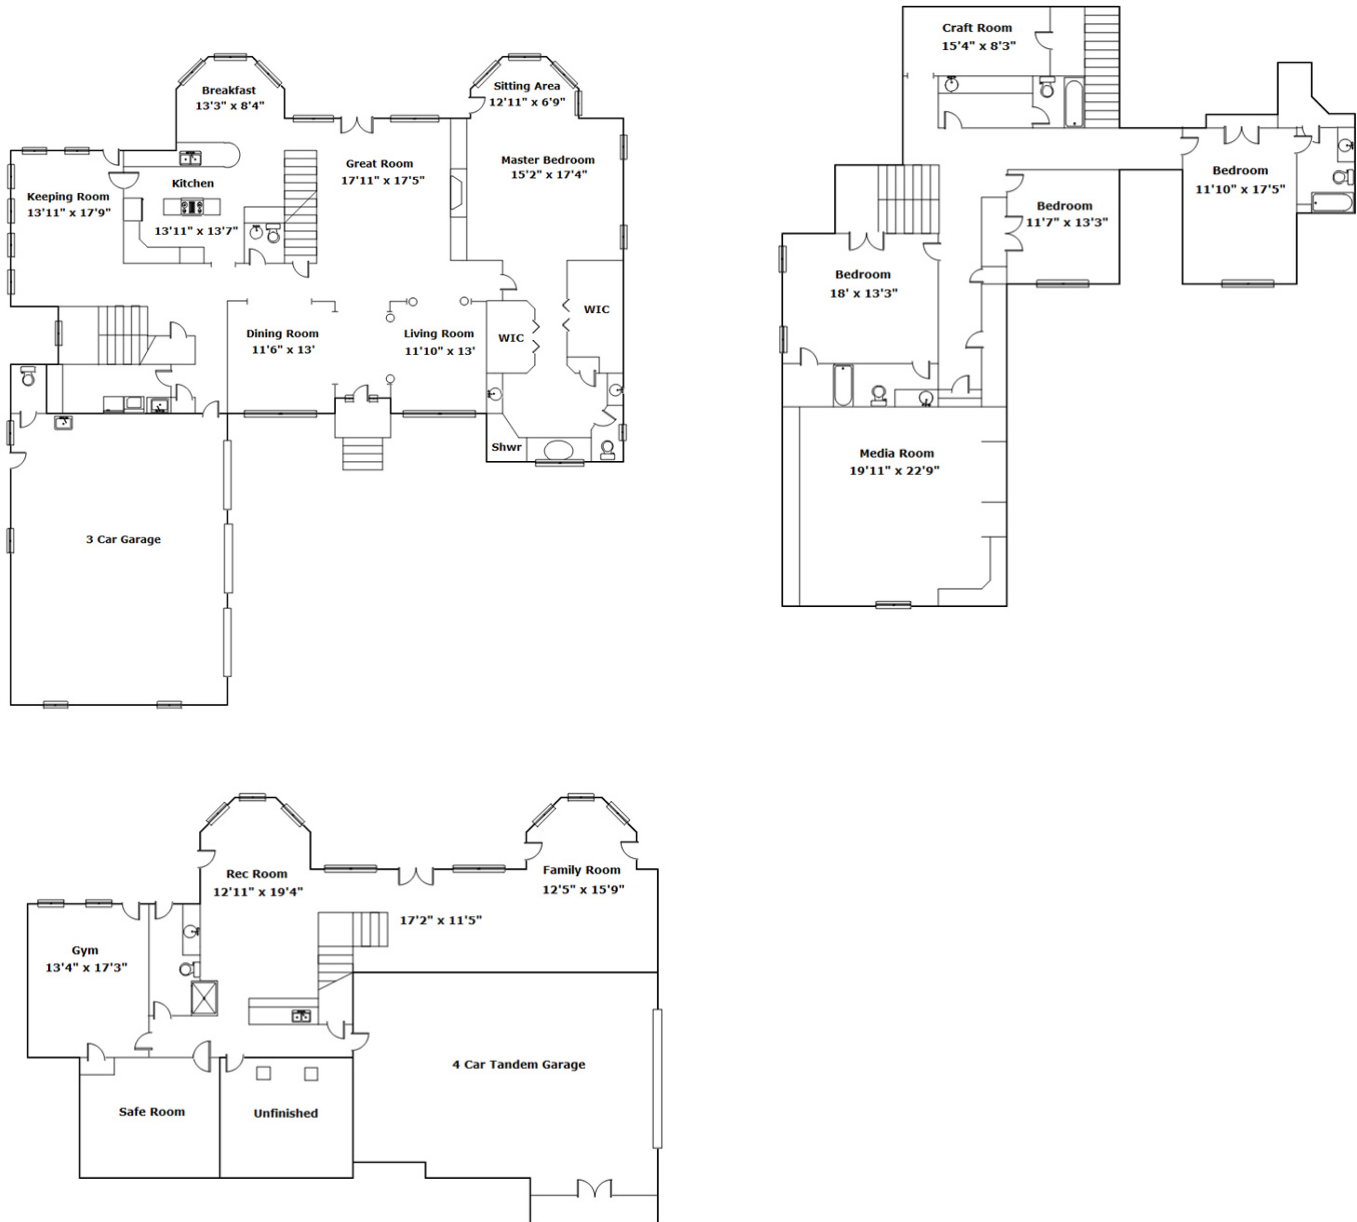

1258 Morning Shore Dr - Lexington, SC 29072

Drawn by: Look2 Homes Columbia

<http://www.look2homes.com/l2fp/floorplan/index.php?oid=19663>

Office Phone: 803-957-5566

Cell Phone: 803-348-0601

lmoore@cbscarolinas.com

<http://www.lisatmoore.com>

Information is deemed reliable but not guaranteed!

COLDWELL BANKER
REALTY