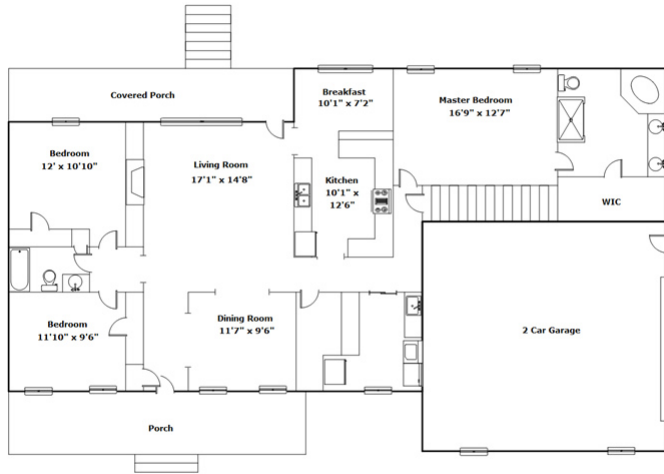

9636 Flat Creek Rd - Kershaw, SC 29067

Presenting a beautiful home for your consideration!

Property Details

3 Bedroom(s)
2 Bath(s)

SQFT

| | |
|-------------|------|
| Total | 2433 |
| Main Level | 1917 |
| Upper Level | 516 |
| Garage | 689 |

 **Glenda Robinson**

Cell Phone: 803-669-6543

glendarobinsonhomes@yahoo.com

Information is deemed reliable but not guaranteed!

9636 Flat Creek Rd - Kershaw, SC 29067

Drawn by: Look2 Homes Columbia

<http://www.look2homes.com/l2fp/floorplan/index.php?oid=19658>