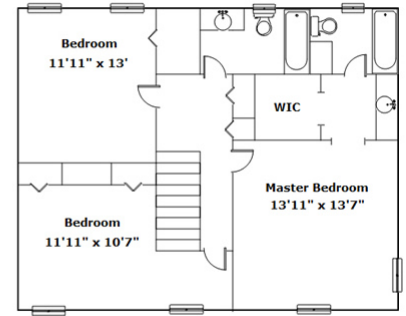

208 Lake Ashley Dr - Blythewood, SC 29016

Presenting a beautiful home for your consideration!

Property Details

3 Bedroom(s)
2 Bath(s)
1 Half Bath(s)

SQFT

Total	2324
Main Level	1100
Upper Level	946
FROG	278
Garage	511

Drawn by: Look2 Homes Columbia

<http://www.look2homes.com/l2fp/floorplan/index.php?oid=19641>

 **Martha McCoy and Carolyn Green**

Office Phone: 803-331-5402

Cell Phone: 803-447-2417

martha@marthamccoy.com

Information is deemed reliable but not guaranteed!