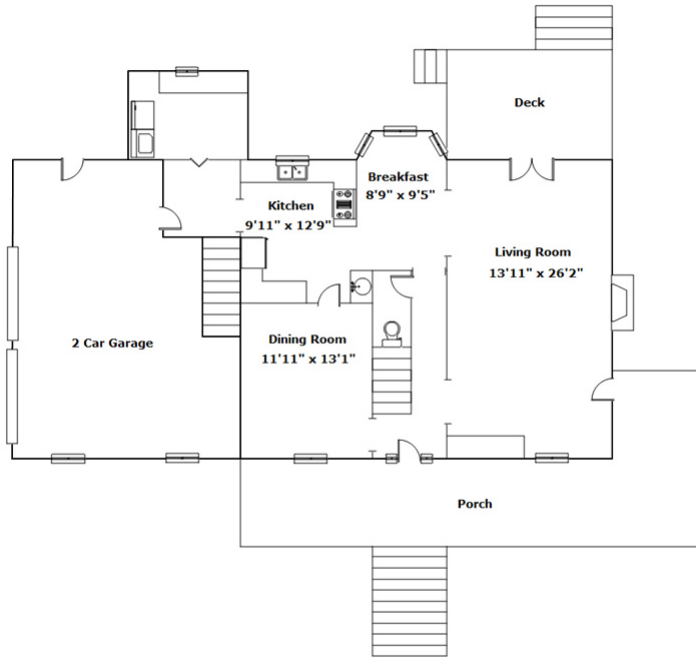

208 Lake Ashley Dr - Blythewood, SC 29016

Presenting a beautiful home for your consideration!

Property Details

3 Bedroom(s)
2 Bath(s)
1 Half Bath(s)

SQFT

Total	2324
Main Level	1100
Upper Level	946
FROG	278
Garage	511

Drawn by: Look2 Homes Columbia

<http://www.look2homes.com/l2fp/floorplan/index.php?oid=19641>

 **Martha McCoy and Carolyn Green**

Office Phone: 803-331-5402

Cell Phone: 803-447-2417

martha@marthamccoy.com

Information is deemed reliable but not guaranteed!