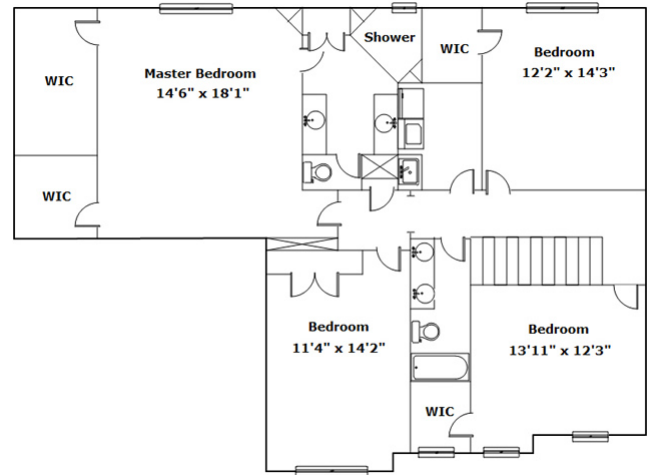

1260 Beechfern Circle - Elgin, SC 29045

Drawn by: Look2 Homes Columbia

<http://www.look2homes.com/l2fp/floorplan/index.php?oid=19477>

David DuPree

Cell Phone: 803-414-1231

ddupree@bhsmidlands.com

<http://https://www.ddupree.com/>

Information is deemed reliable but not guaranteed!

**BERKSHIRE
HATHAWAY**
HomeServices
Midlands Real Estate