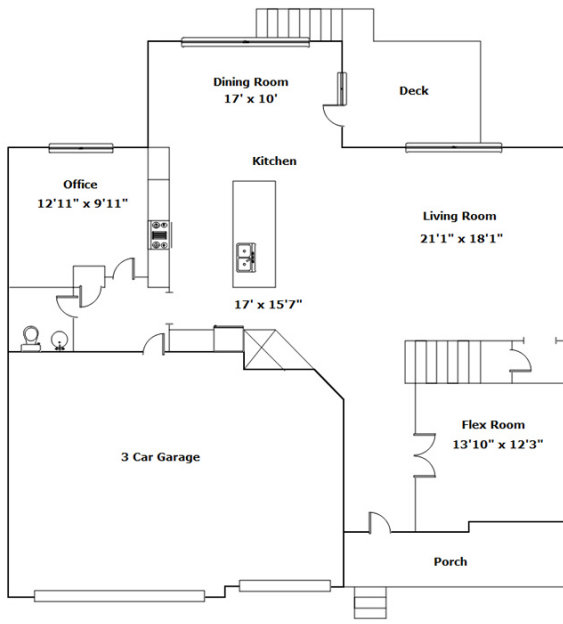

1260 Beechfern Circle - Elgin, SC 29045

Drawn by: Look2 Homes Columbia

<http://www.look2homes.com/l2fp/floorplan/index.php?oid=19477>

David DuPree

Cell Phone: 803-414-1231

ddupree@bhsmidlands.com

<http://https://www.ddupree.com/>

Information is deemed reliable but not guaranteed!

**BERKSHIRE
HATHAWAY**
HomeServices
Midlands Real Estate