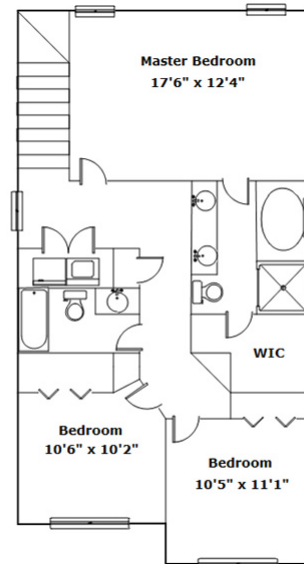

421 Brownell Ct - Blythewood, SC 29016

Drawn by: Look2 Homes Columbia

<http://www.look2homes.com/l2fp/floorplan/index.php?oid=19271>

Martha McCoy

Office Phone: 803-447-2417

Cell Phone: 803-447-2417

martha@marthamccoy.com

<http://marthamccoy.com>

COLDWELL BANKER

**RESIDENTIAL
BROKERAGE**

Information is deemed reliable but not guaranteed!