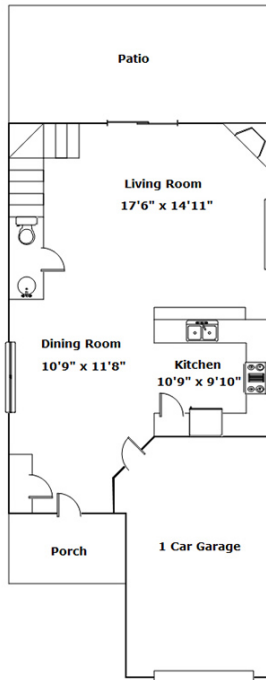

421 Brownell Ct - Blythewood, SC 29016

Drawn by: Look2 Homes Columbia

<http://www.look2homes.com/l2fp/floorplan/index.php?oid=19271>

Martha McCoy

Office Phone: 803-447-2417

Cell Phone: 803-447-2417

martha@marthamccoy.com

<http://marthamccoy.com>

COLDWELL BANKER

**RESIDENTIAL
BROKERAGE**

Information is deemed reliable but not guaranteed!