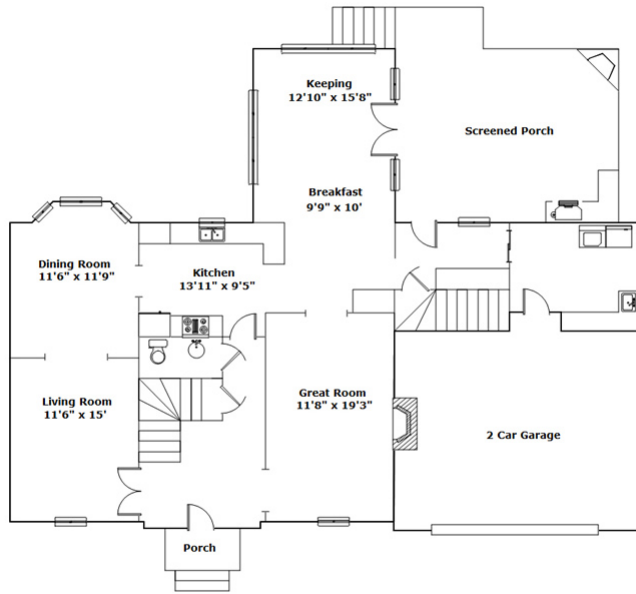

# 216 Genessee Valley Rd - Columbia, SC 29223

**Drawn by:** Look2 Homes Columbia

<http://www.look2homes.com/l2fp/floorplan/index.php?oid=19066>

**Bobby Curtis**

Office Phone: 803-799-8035

Cell Phone: 803-513-1095