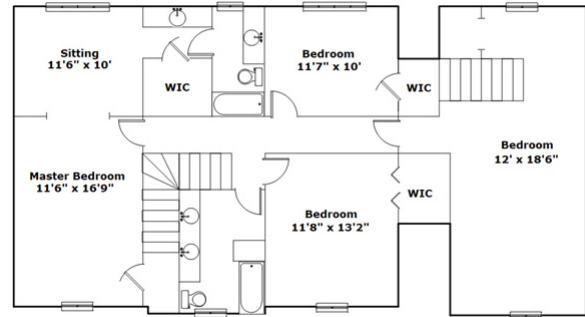

# 216 Genessee Valley Rd - Columbia, SC 29223

**Drawn by:** Look2 Homes Columbia

<http://www.look2homes.com/l2fp/floorplan/index.php?oid=19066>

**Bobby Curtis**

Office Phone: 803-799-8035

Cell Phone: 803-513-1095