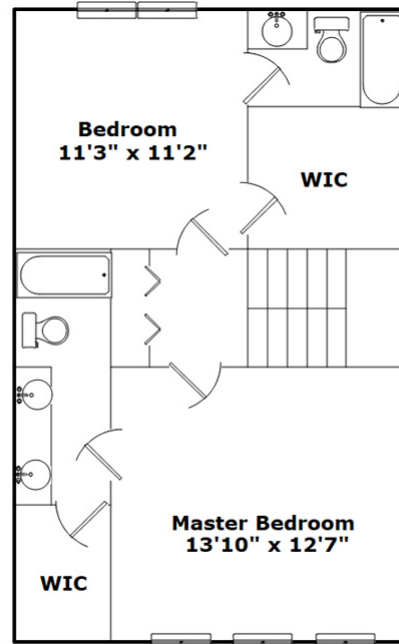

5909 Moose Lane - Charlotte, NC 28269