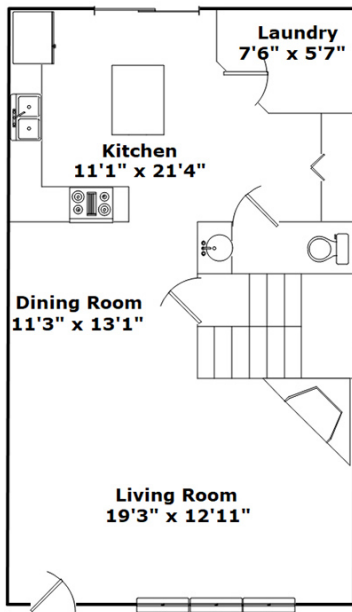

5909 Moose Lane - Charlotte, NC 28269