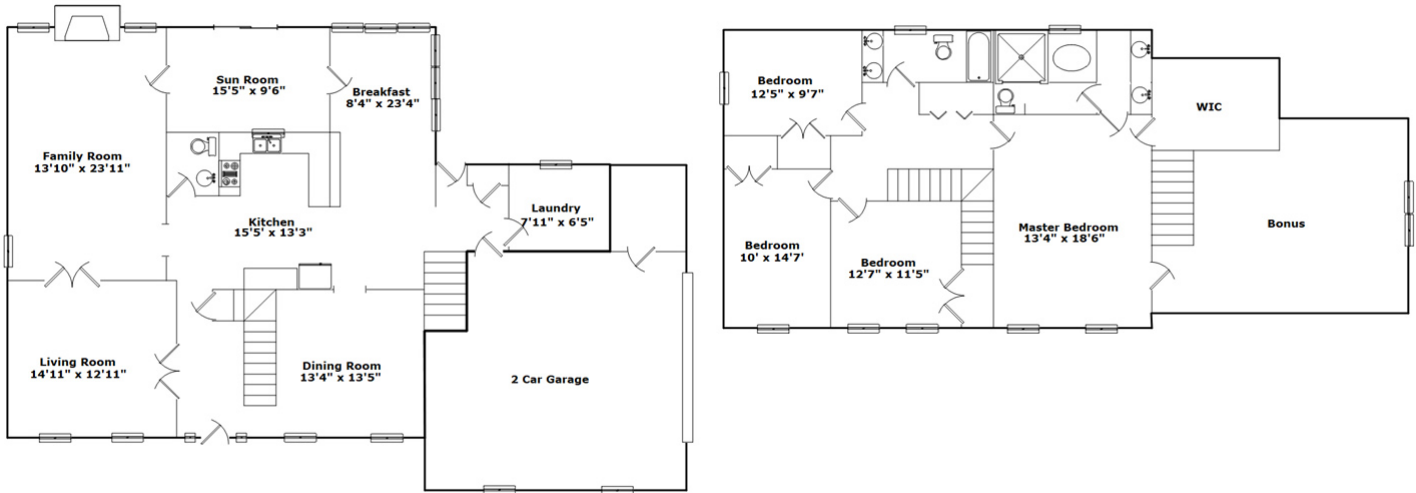

3615 Lemsford Way - Charlotte, NC 28216

Drawn by: Look2 Home Marketing Upstate SC

<http://www.look2homes.com/l2fp/floorplan/index.php?oid=19059>

Cell Phone: 704-890-9922

pmasten@cbscarolinas.com

<http://https://www.coldwellbankerhomes.com/nc/charlotte/office/greater-northeast/oid_13359/>

Information is deemed reliable but not guaranteed!

RESIDENTIAL BROKERAGE