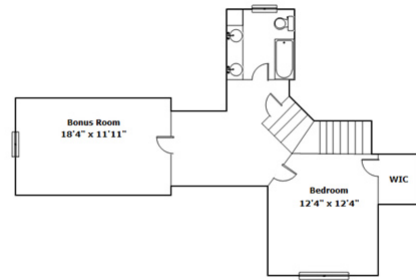

513 Corley Manor Ct - Lexington, SC 29072

Drawn by: Look2 Homes Columbia

<http://www.look2homes.com/l2fp/floorplan/index.php?oid=19053>