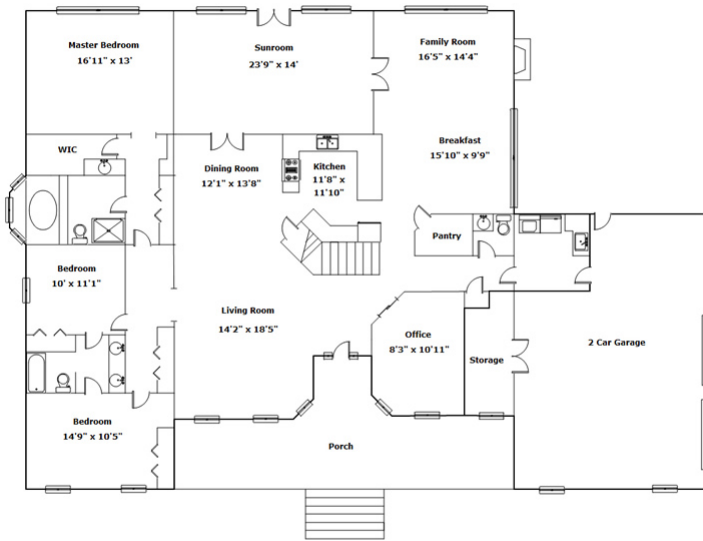

513 Corley Manor Ct - Lexington, SC 29072

Drawn by: Look2 Homes Columbia

<http://www.look2homes.com/l2fp/floorplan/index.php?oid=19053>

Patrick O Connor

Office Phone: 803-957-5566

Cell Phone: 803-243-0224

patrick.russell.oconnor@gmail.com

Information is deemed reliable but not guaranteed!

COLDWELL BANKER
RESIDENTIAL
BROKERAGE