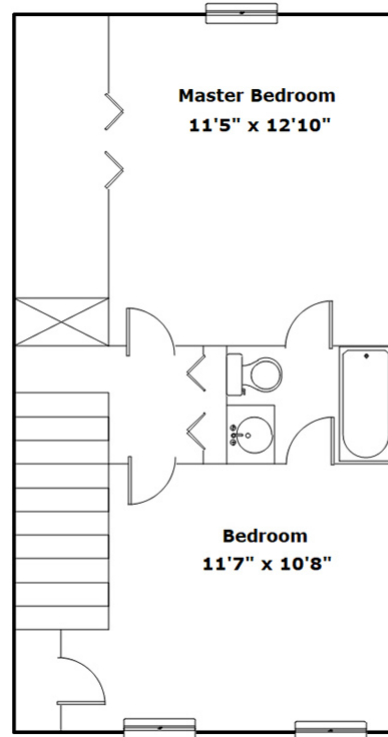

142 Pinewood Dr - Batesburg-Leesville, SC 29006