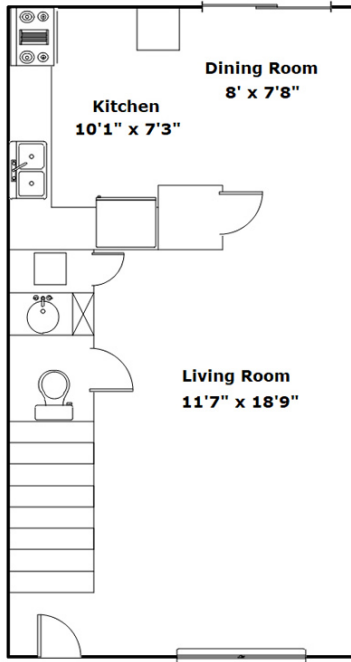

142 Pinewood Dr - Batesburg-Leesville, SC 29006