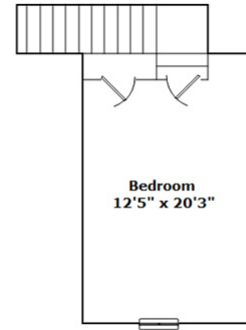

101 Giants Ridge Road - Easley, SC 29642

Drawn by: Look2 Home Marketing Upstate SC
<http://www.look2homes.com/l2fp/floorplan/index.php?oid=18262>

Braxton Sheriff
Cell Phone: 864-704-6656
Braxtonsheriff@kw.com

Information is deemed reliable but not guaranteed!

KELLERWILLIAMS