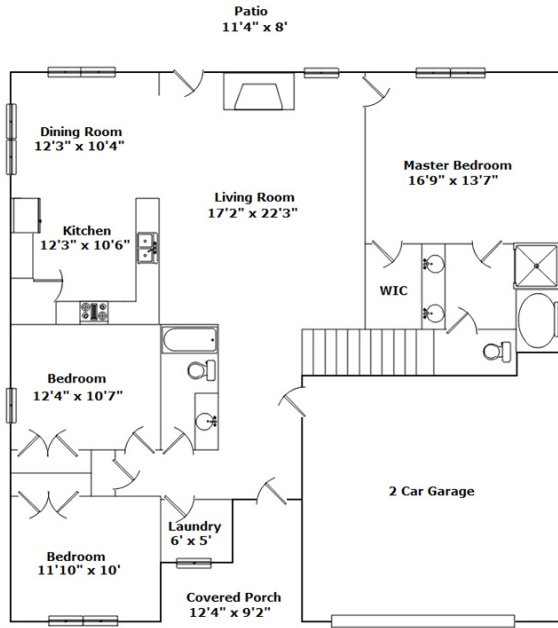

101 Giants Ridge Road - Easley, SC 29642

Drawn by: Look2 Home Marketing Upstate SC
<http://www.look2homes.com/l2fp/floorplan/index.php?oid=18262>

Braxton Sheriff
Cell Phone: 864-704-6656
Braxtonsheriff@kw.com

Information is deemed reliable but not guaranteed!

KELLERWILLIAMS