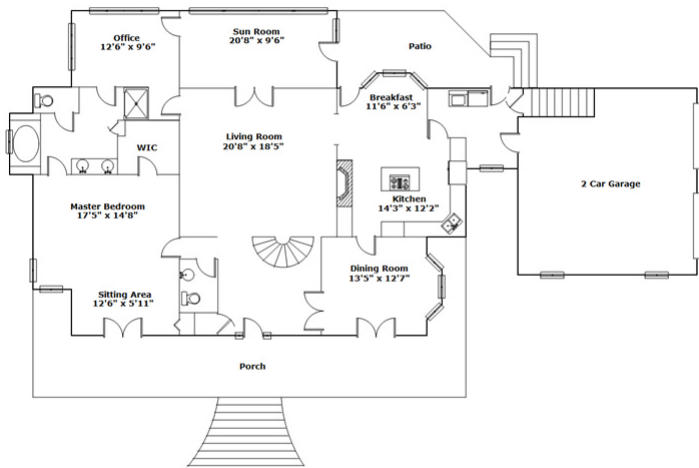

Drawn by: Look2 Homes Columbia

<http://www.look2homes.com/l2fp/floorplan/index.php?oid=18260>

Ray Stoudemire

Office Phone: 803-957-5566

Cell Phone: 803-960-3083

ray@raystoudemire.com

<http://www.raystoudemire.com>