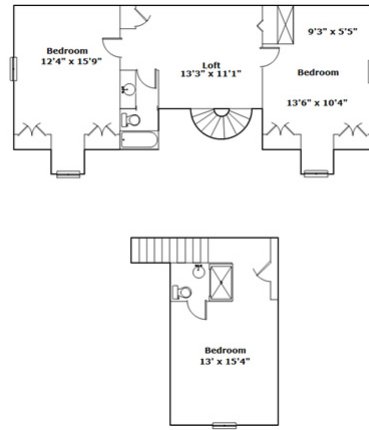

554 Hope Ferry Rd - Lexington, SC 29072

Drawn by: Look2 Homes Columbia

<http://www.look2homes.com/l2fp/floorplan/index.php?oid=18260>

Ray Stoudemire

Office Phone: 803-957-5566

Cell Phone: 803-960-3083

ray@raystoudemire.com

<http://www.raystoudemire.com>

Information is deemed reliable but not guaranteed!

RESIDENTIAL BROKERAGE