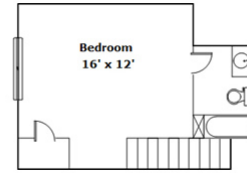

1264 Beechfern Circle - Elgin, SC 29045

Drawn by: Look2 Homes Columbia

<http://www.look2homes.com/l2fp/floorplan/index.php?oid=18114>