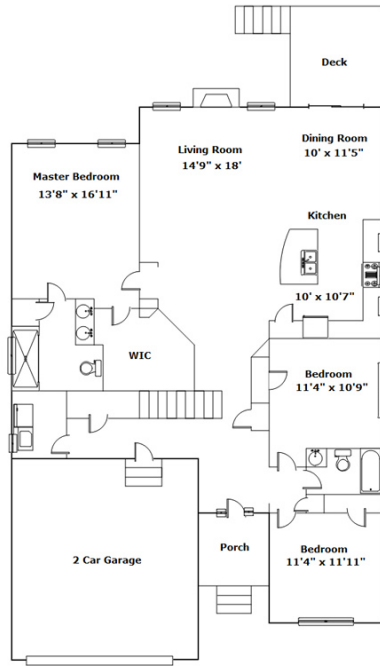

1264 Beechfern Circle - Elgin, SC 29045

Drawn by: Look2 Homes Columbia

<http://www.look2homes.com/l2fp/floorplan/index.php?oid=18114>

Lisa Despres

Office Phone: 803-754-8222

Cell Phone: 803-206-3861

melissa.despres@cbcarolinas.com

Information is deemed reliable but not guaranteed!

RESIDENTIAL BROKERAGE