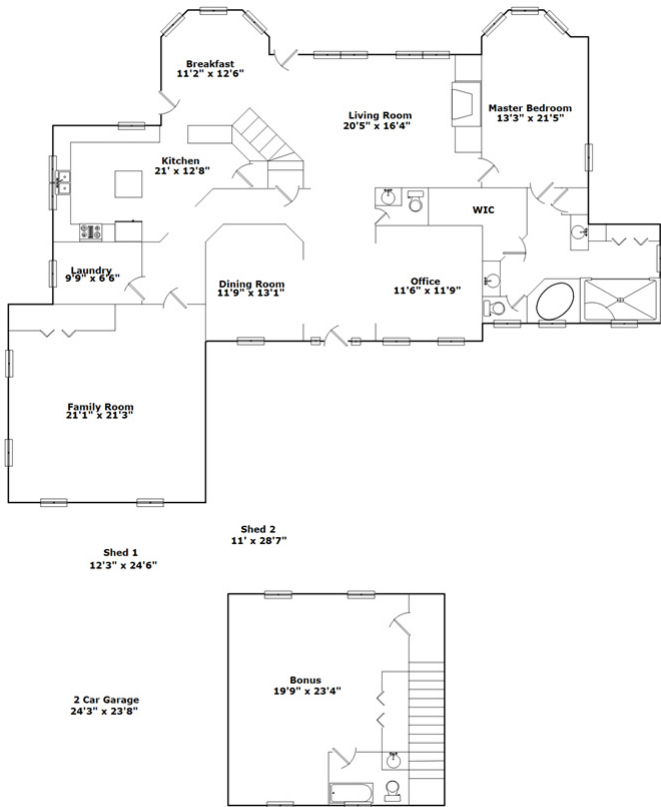

135 Scott Trace - Salisbury, NC 28147

Drawn by: Look2 Home Marketing Upstate SC
<http://www.look2homes.com/l2fp/floorplan/index.php?oid=17862>

Regina Vance

Cell Phone: 704-361-2292

rvance@cbscarolinas.com

<http://www.ReginaandJerryVance.com>

Information is deemed reliable but not guaranteed!

RESIDENTIAL BROKERAGE