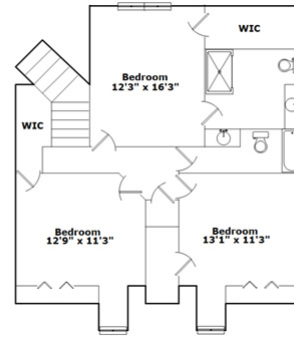

135 Scott Trace - Salisbury, NC 28147

Drawn by: Look2 Home Marketing Upstate SC
<http://www.look2homes.com/l2fp/floorplan/index.php?oid=17862>