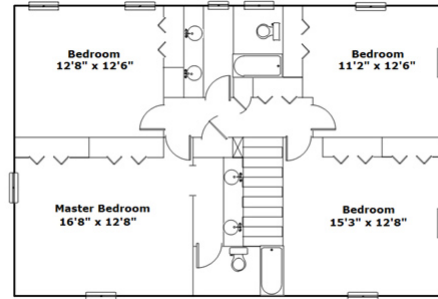

2067 Shady Ln - Columbia, SC 29206

Drawn by: Look2 Homes Columbia
<http://www.look2homes.com/l2fp/floorplan/index.php?oid=17858>

Kathy Garrick
Cell Phone: 803-606-9163
kgarrick@bhhsmidlands.com
<http://https://www.kathygarrick.com/>

Information is deemed reliable but not guaranteed!

**BERKSHIRE
HATHAWAY**
HomeServices
Midlands Real Estate