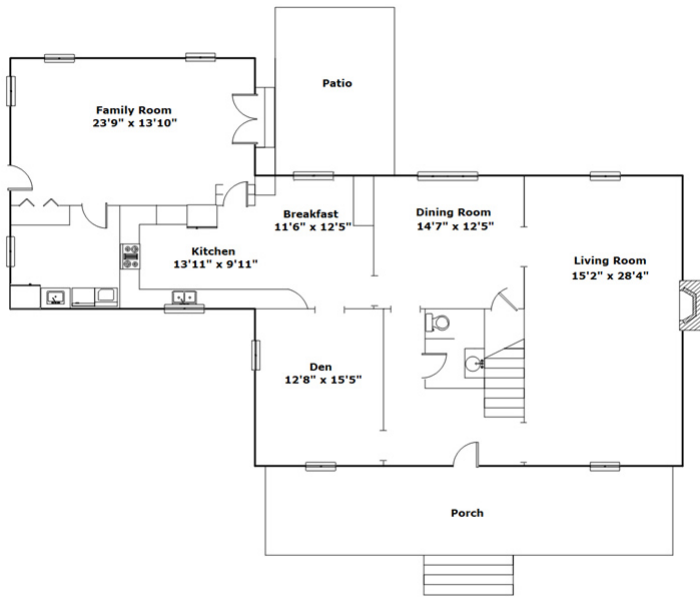

2067 Shady Ln - Columbia, SC 29206

Drawn by: Look2 Homes Columbia
<http://www.look2homes.com/l2fp/floorplan/index.php?oid=17858>

Kathy Garrick
Cell Phone: 803-606-9163
kgarrick@bhhsmidlands.com
<http://https://www.kathygarrick.com/>

Information is deemed reliable but not guaranteed!

**BERKSHIRE
HATHAWAY**
HomeServices
Midlands Real Estate