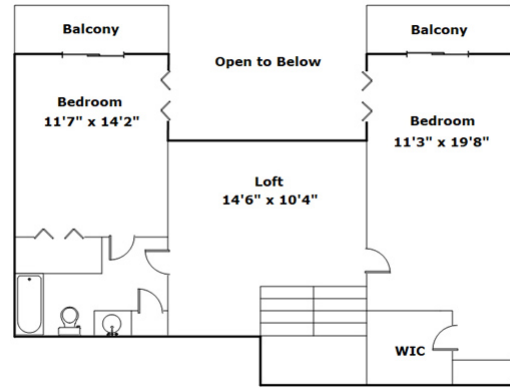

104 Pebble Creek Rd - Chapin, SC 29036

Drawn by: Look2 Homes Columbia
<http://www.look2homes.com/l2fp/floorplan/index.php?oid=17855>

Angela Peterson
Cell Phone: 803-530-3195
angelapetersonsc@gmail.com
<http://www.angelapetersonsc.com/realestateagentoffice/lexington-sc-29072-angelapeterson-id28523733.html>

RE/MAX
PURPOSE DRIVEN

Information is deemed reliable but not guaranteed!