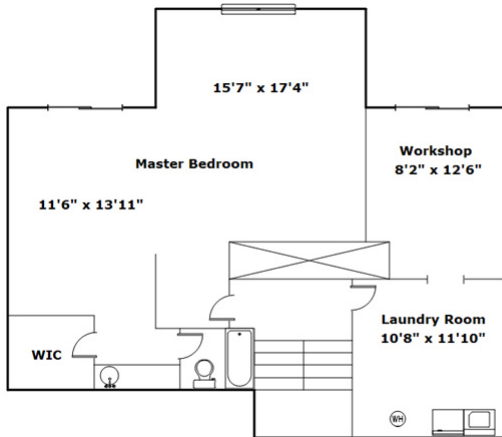

104 Pebble Creek Rd - Chapin, SC 29036

Drawn by: Look2 Homes Columbia
<http://www.look2homes.com/l2fp/floorplan/index.php?oid=17855>

Angela Peterson
Cell Phone: 803-530-3195
angelapetersonsc@gmail.com
<http://www.angelapetersonsc.com/realestateagentoffice/lexington-sc-29072-angelapeterson-id28523733.html>

RE/MAX
PURPOSE DRIVEN

Information is deemed reliable but not guaranteed!