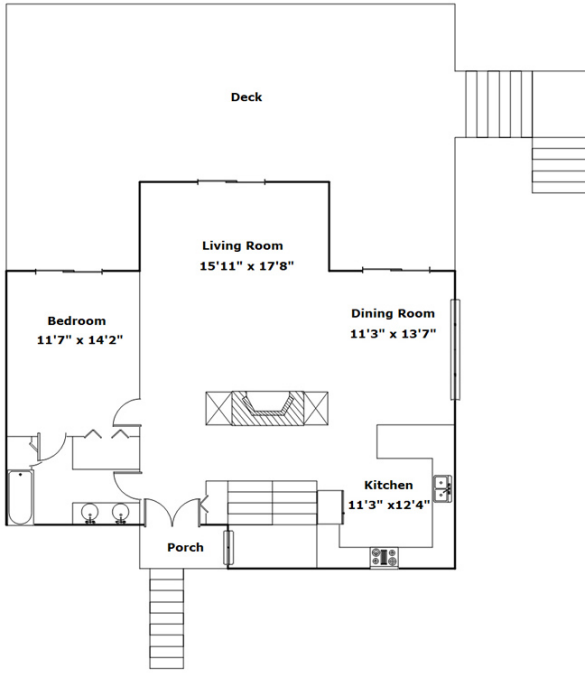

104 Pebble Creek Rd - Chapin, SC 29036

Drawn by: Look2 Homes Columbia
<http://www.look2homes.com/l2fp/floorplan/index.php?oid=17855>

Angela Peterson
Cell Phone: 803-530-3195
angelapetersonsc@gmail.com
<http://www.angelapetersonsc.com/realestateagentoffice/lexington-sc-29072-angelapeterson-id28523733.html>

RE/MAX
PURPOSE DRIVEN

Information is deemed reliable but not guaranteed!