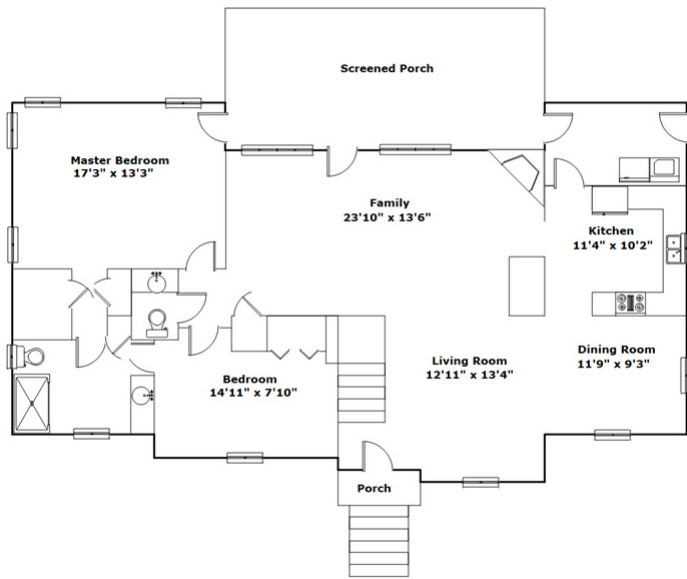

237 Woodridge Ct - Batesburg-Leesville, SC 29070

Drawn by: Look2 Homes Columbia

<http://www.look2homes.com/l2fp/floorplan/index.php?oid=17848>

Sheila McCaskill

Office Phone: 803-957-5566

Cell Phone: 803-917-2493

sheilamccaskill@yahoo.com

<http://www.sheilamccaskill.com>

Information is deemed reliable but not guaranteed!

RESIDENTIAL BROKERAGE