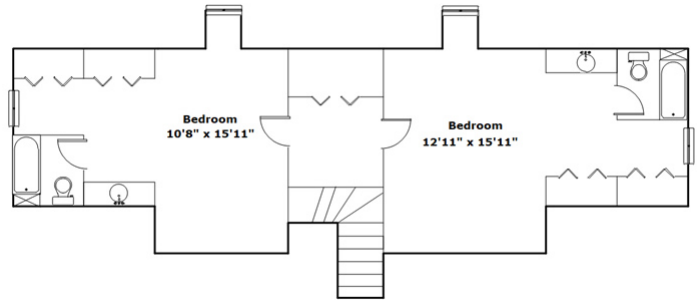

237 Woodridge Ct - Batesburg-Leesville, SC 29070

Drawn by: Look2 Homes Columbia

<http://www.look2homes.com/l2fp/floorplan/index.php?oid=17848>

Sheila McCaskill

Office Phone: 803-957-5566

Cell Phone: 803-917-2493

sheilamccaskill@yahoo.com

<http://www.sheilamccaskill.com>

Information is deemed reliable but not guaranteed!

RESIDENTIAL BROKERAGE