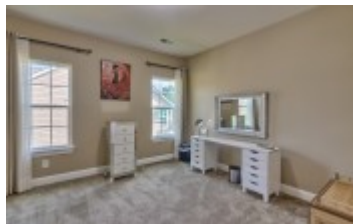

425 Brushfield Park Dr - Elgin, SC 29045

Presenting a beautiful home for your consideration!

Property Details

5 Bedroom(s)
4 Bath(s)

SQFT

Total	3718
Main Level	1818
Upper Level	1900
Garage	538

Bobby Curtis

Office Phone: 803-799-8035
Cell Phone: 803-513-1095
bobblycurt@aol.com
<http://bobblycurtishomes.com>