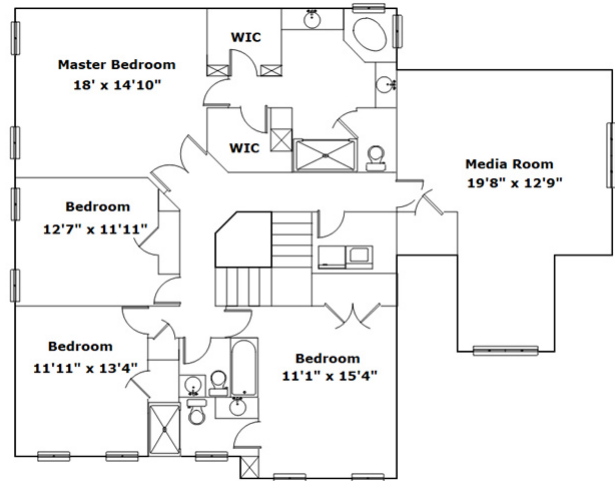

425 Brushfield Park Dr - Elgin, SC 29045

Drawn by: Look2 Homes Columbia

<http://www.look2homes.com/l2fp/floorplan/index.php?oid=17698>

Bobby Curtis

Office Phone: 803-799-8035

Cell Phone: 803-513-1095

bobblyncurt@aol.com

<http://bobblycurtishomes.com>

Information is deemed reliable but not guaranteed!

RESIDENTIAL BROKERAGE