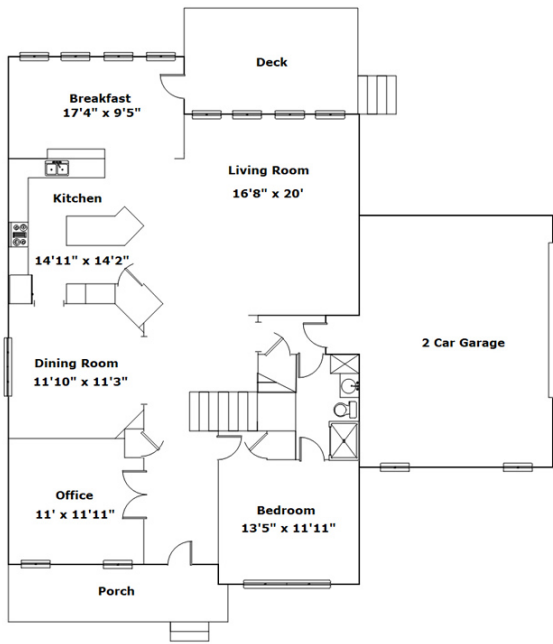

425 Brushfield Park Dr - Elgin, SC 29045

Drawn by: Look2 Homes Columbia

<http://www.look2homes.com/l2fp/floorplan/index.php?oid=17698>

Bobby Curtis

Office Phone: 803-799-8035

Cell Phone: 803-513-1095

bobblyncurt@aol.com

<http://bobblycurtishomes.com>

Information is deemed reliable but not guaranteed!

RESIDENTIAL BROKERAGE