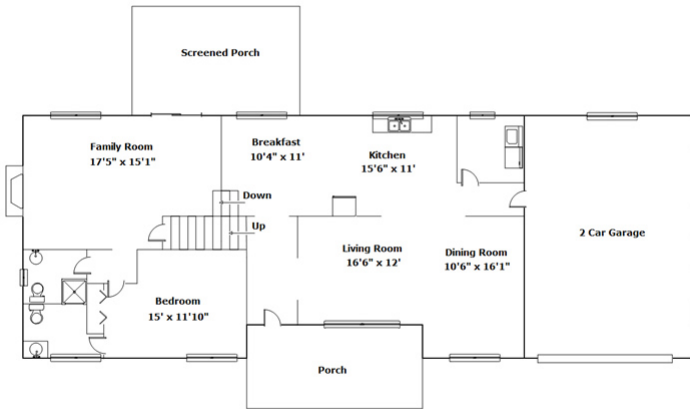

6507 Eastshore Rd - Columbia, SC 29206

Presenting a beautiful home for your consideration!

Property Details

7 Bedroom(s)
4 Bath(s)
1 Half Bath(s)

SQFT

Total	3988
Main Level	1644
Upper Level	792
Fin. Lower Level	1462
Unfin. Lower Level	90
Garage	580

Drawn by: Look2 Homes Columbia

<http://www.look2homes.com/l2fp/floorplan/index.php?oid=17520>

Liz Gaymon

Office Phone: 803-799-8035

Cell Phone: 803-225-4679

lizgaymon@kw.com

<http://www.midlandsrealestatepro.com/>