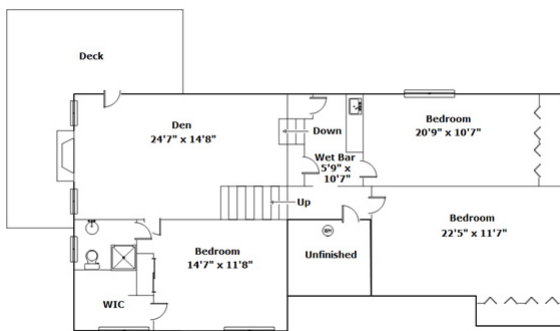

6507 Eastshore Rd - Columbia, SC 29206

Presenting a beautiful home for your consideration!

Property Details

7 Bedroom(s)
4 Bath(s)
1 Half Bath(s)

SQFT

Total	3988
Main Level	1644
Upper Level	792
Fin. Lower Level	1462
Unfin. Lower Level	90
Garage	580

Drawn by: Look2 Homes Columbia

<http://www.look2homes.com/l2fp/floorplan/index.php?oid=17520>

Liz Gaymon

Office Phone: 803-799-8035

Cell Phone: 803-225-4679

lizgaymon@kw.com

<http://www.midlandsrealestatepro.com/>