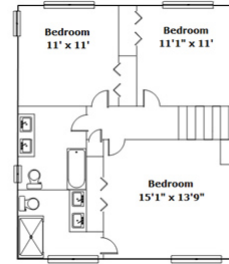

6507 Eastshore Rd - Columbia, SC 29206

Presenting a beautiful home for your consideration!

Property Details

7 Bedroom(s)
4 Bath(s)
1 Half Bath(s)

SQFT

Total	3988
Main Level	1644
Upper Level	792
Fin. Lower Level	1462
Unfin. Lower Level	90
Garage	580

Drawn by: Look2 Homes Columbia

<http://www.look2homes.com/l2fp/floorplan/index.php?oid=17520>

Liz Gaymon

Office Phone: 803-799-8035

Cell Phone: 803-225-4679

lizgaymon@kw.com

<http://www.midlandsrealestatepro.com/>