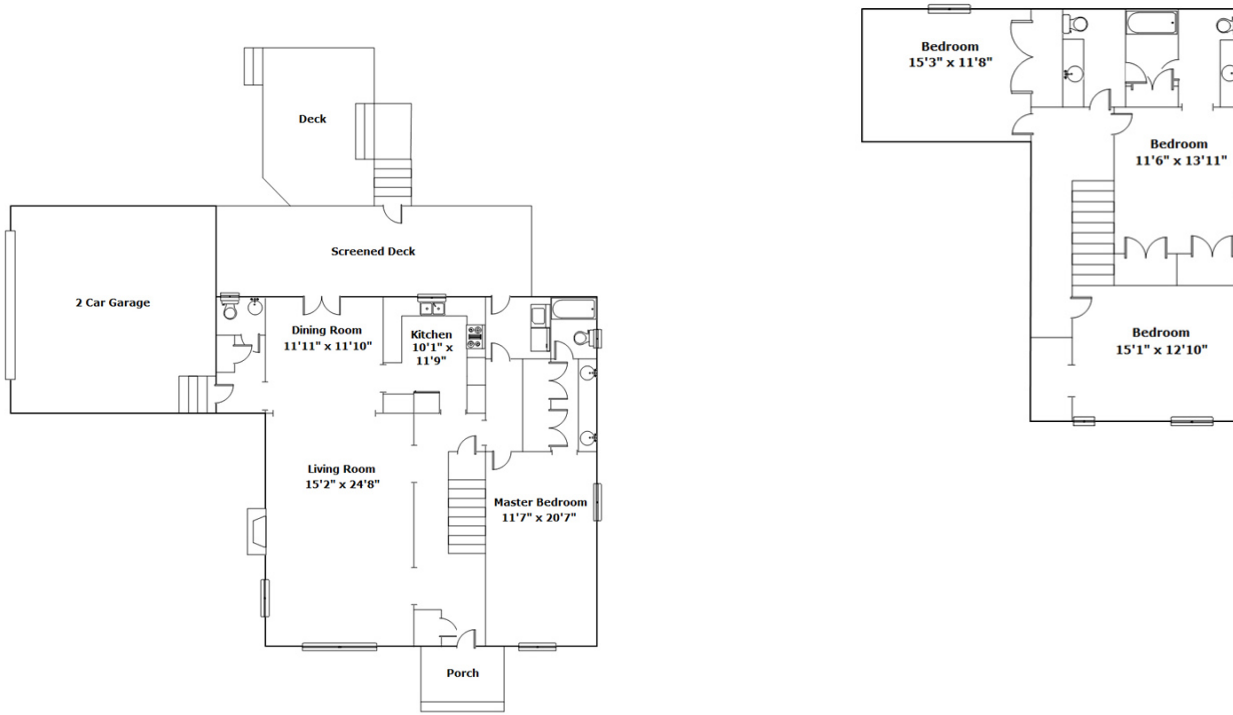

117 N Beaver Dam Rd - Columbia, SC 29212

Presenting a beautiful home for your consideration!

Property Details

4 Bedroom(s)
2 Bath(s)
1 Half Bath(s)

SQFT

Total	2409
Main Level	1413
Upper Level	996
Garage	495

Rob Rice

Cell Phone: 803.317.5829
wrrice79@gmail.com

Information is deemed reliable but not guaranteed!

117 N Beaver Dam Rd - Columbia, SC 29212

Drawn by: Look2 Homes Columbia

<http://www.look2homes.com/l2fp/floorplan/index.php?oid=17075>