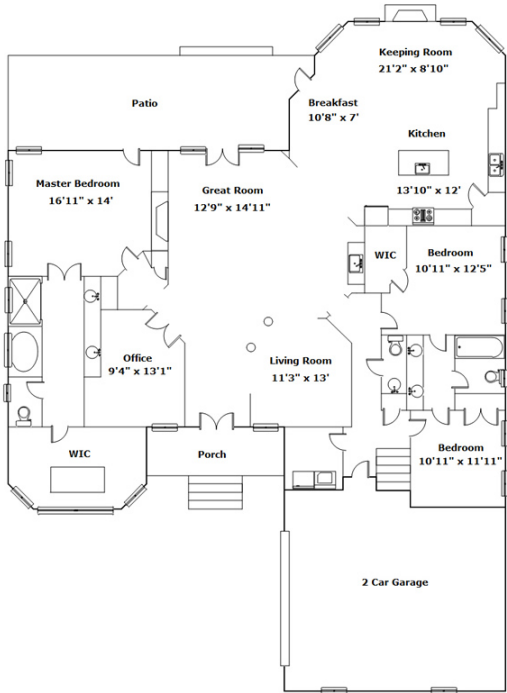

105 Royal Creek Dr - Lexington, SC 29072

Presenting a beautiful home for your consideration!

Property Details

4 Bedroom(s)

3 Bath(s)

1 Half Bath(s)

SQFT

Total 3087

Main Level 2673

Upper Level 414

Garage 614

Lisa Moore

Office Phone: 803-957-5566

Cell Phone: 803-348-0601

lmoore@cbscarolinas.com

<http://www.lisatmoore.com>

Information is deemed reliable but not guaranteed!

RESIDENTIAL BROKERAGE

105 Royal Creek Dr - Lexington, SC 29072

Drawn by: Look2 Homes Columbia

<http://www.look2homes.com/l2fp/floorplan/index.php?oid=17058>