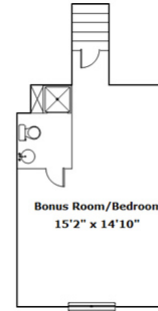

105 Royal Creek Dr - Lexington, SC 29072

Drawn by: Look2 Homes Columbia

<http://www.look2homes.com/l2fp/floorplan/index.php?oid=17058>