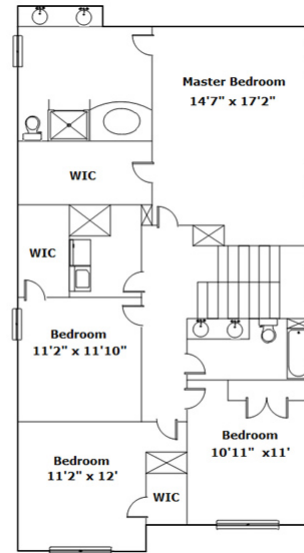

20 Downing Circle - Gilbert, SC 29054

Drawn by: Look2 Homes Columbia

<http://www.look2homes.com/l2fp/floorplan/index.php?oid=17056>

Kathryn Zellers

Office Phone: 803-356-0424

Cell Phone: 803-530-3962

kathryn@zellersproperties.com

Information is deemed reliable but not guaranteed!

RE/MAX
PURPOSE DRIVEN