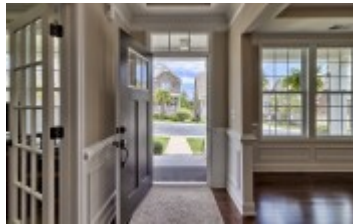

20 Downing Circle - Gilbert, SC 29054

Presenting a beautiful home for your consideration!

Property Details

4 Bedroom(s)
2 Bath(s)
1 Half Bath(s)

SQFT

Total	2792
Main Level	1369
Upper Level	1423
Garage	445

Kathryn Zellers