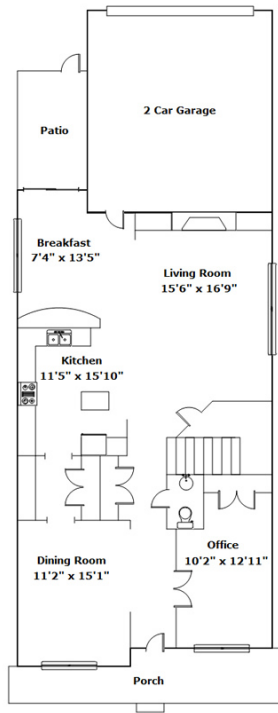

20 Downing Circle - Gilbert, SC 29054

Drawn by: Look2 Homes Columbia

<http://www.look2homes.com/l2fp/floorplan/index.php?oid=17056>

Kathryn Zellers

Office Phone: 803-356-0424

Cell Phone: 803-530-3962

kathryn@zellersproperties.com

Information is deemed reliable but not guaranteed!

RE/MAX
PURPOSE DRIVEN