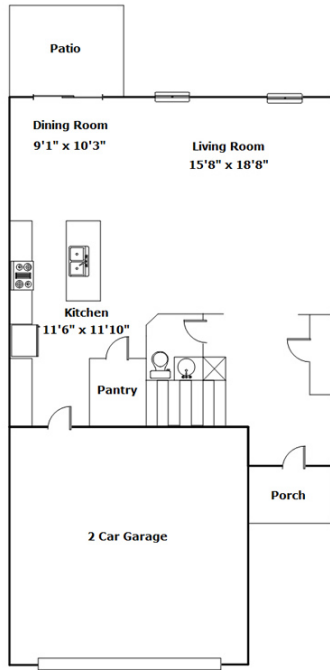

215 Nehemiah Rd - Lexington, SC 29072

Presenting a beautiful home for your consideration!

Property Details

4 Bedroom(s)
2 Bath(s)
1 Half Bath(s)

SQFT

Total	2144
Main Level	840
Upper Level	1304
Garage	434

 **McGuinn Hybrid Homes**
Office Phone: 803-917-5583
sales@mcguinnhomes.com

Information is deemed reliable but not guaranteed!

Drawn by: Look2 Homes Columbia

<http://www.look2homes.com/l2fp/floorplan/index.php?oid=16830>