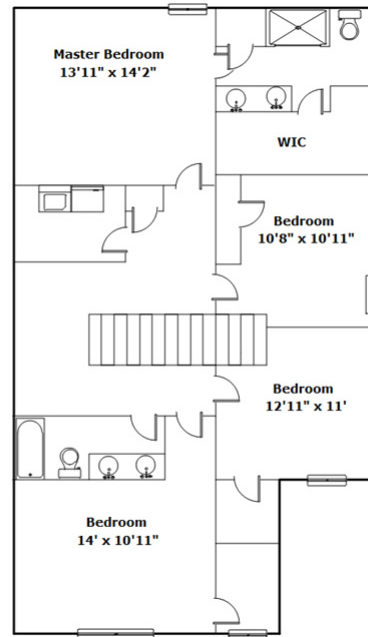

215 Nehemiah Rd - Lexington, SC 29072

Presenting a beautiful home for your consideration!

Property Details

4 Bedroom(s)
2 Bath(s)
1 Half Bath(s)

SQFT

Total	2144
Main Level	840
Upper Level	1304
Garage	434

 **McGuinn Hybrid Homes**
Office Phone: 803-917-5583
sales@mcguinnhomes.com

Information is deemed reliable but not guaranteed!

Drawn by: Look2 Homes Columbia

<http://www.look2homes.com/l2fp/floorplan/index.php?oid=16830>