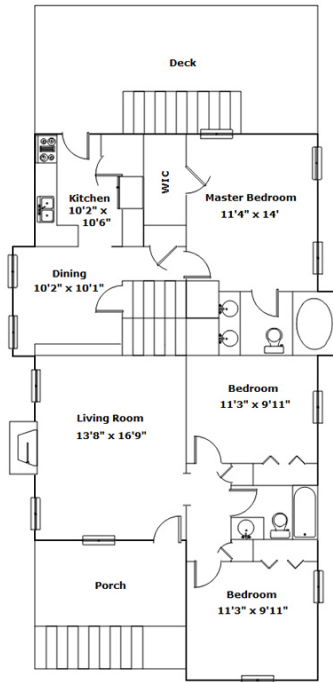

Morris Lyles

Cell Phone: 803-261-9886

morris.lyles@era.com

<http://www.morrislyles.com/>

Information is deemed reliable but not guaranteed!

515 Laurel Hill Ln - Columbia, SC 29201

Drawn by: Look2 Homes Columbia
<http://www.look2homes.com/l2fp/floorplan/index.php?oid=16616>