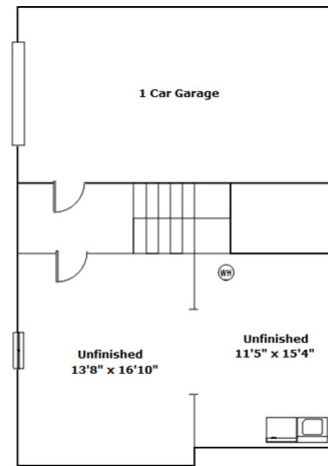

Morris Lyles

Cell Phone: 803-261-9886

morris.lyles@era.com

<http://www.morrislyles.com/>

Information is deemed reliable but not guaranteed!

515 Laurel Hill Ln - Columbia, SC 29201

Drawn by: Look2 Homes Columbia
<http://www.look2homes.com/l2fp/floorplan/index.php?oid=16616>