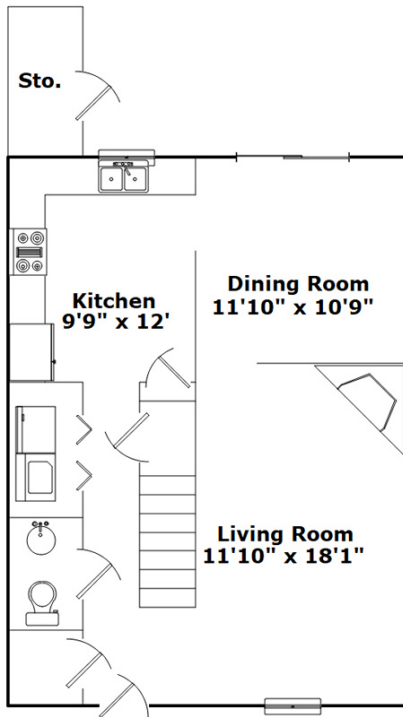

6018 Heath Valley Dr. - Charlotte, NC 28210

Drawn by: Look2 Home Marketing Upstate SC
<http://www.look2homes.com/l2fp/floorplan/index.php?oid=16378>

Regina Vance

Cell Phone: 704-361-2292
rvance@cbscarolinas.com
<http://www.ReginaandJerryVance.com>

Information is deemed reliable but not guaranteed!

RESIDENTIAL BROKERAGE