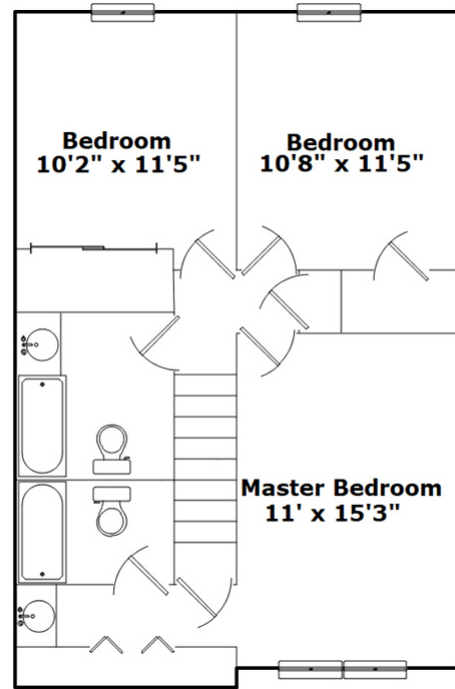

6018 Heath Valley Dr. - Charlotte, NC 28210

Drawn by: Look2 Home Marketing Upstate SC
<http://www.look2homes.com/l2fp/floorplan/index.php?oid=16378>

Regina Vance

Cell Phone: 704-361-2292
rvance@cbscarolinas.com
<http://www.ReginaandJerryVance.com>

Information is deemed reliable but not guaranteed!

RESIDENTIAL BROKERAGE