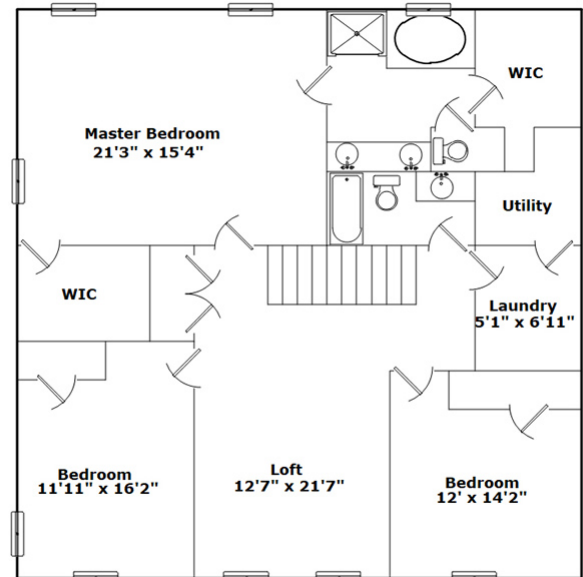

3520 Ashley View Dr. - Charlotte, NC 28213

Drawn by: Look2 Home Marketing Upstate SC
<http://www.look2homes.com/l2fp/floorplan/index.php?oid=16209>

Melissa Small

Cell Phone: 704-968-0826
melissa.small@cbcarolinas.com
<http://https://www.coldwellbankerhomes.com/nc/charlotte/agent/melissa-small/aid_195203/>

Information is deemed reliable but not guaranteed!

RESIDENTIAL BROKERAGE