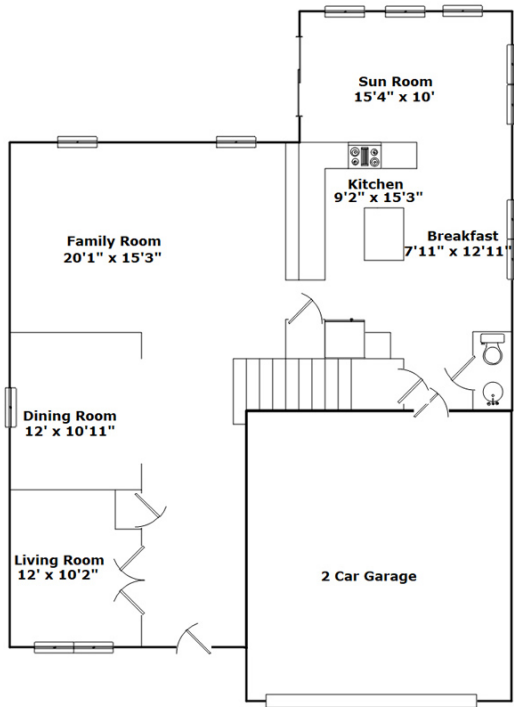

3520 Ashley View Dr. - Charlotte, NC 28213

Drawn by: Look2 Home Marketing Upstate SC
<http://www.look2homes.com/l2fp/floorplan/index.php?oid=16209>

Melissa Small

Cell Phone: 704-968-0826
melissa.small@cbcarolinas.com
<http://https://www.coldwellbankerhomes.com/nc/charlotte/agent/melissa-small/aid_195203/>

Information is deemed reliable but not guaranteed!

RESIDENTIAL BROKERAGE