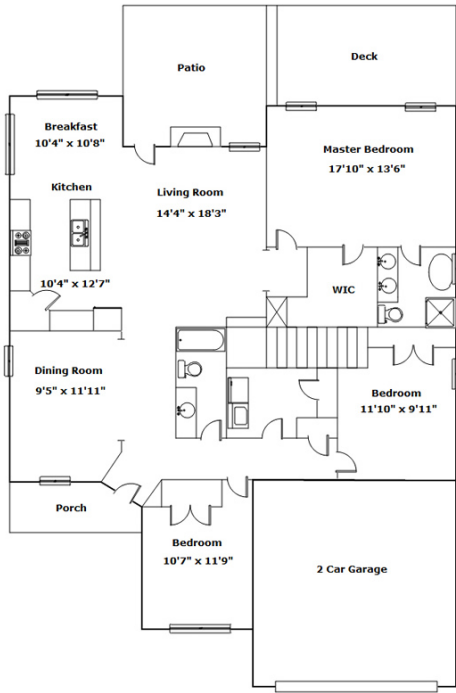

132 Castlefield Dr - Lexington, SC 29073

Drawn by: Look2 Homes Columbia

<http://www.look2homes.com/l2fp/floorplan/index.php?oid=15956>

Office Phone: 803-957-5566

Cell Phone: 803-446-4582

realestatemikerj@aol.com

Information is deemed reliable but not guaranteed!

RESIDENTIAL BROKERAGE