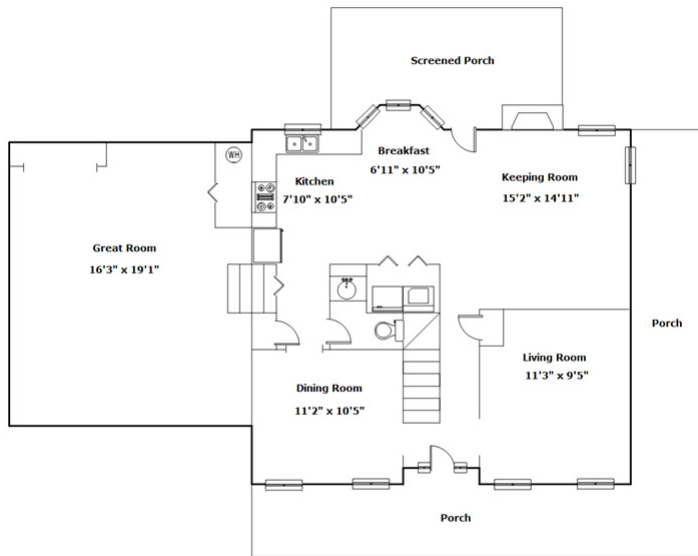

43 Dovecreek - Columbia, SC 29229

Drawn by: Look2 Homes Columbia

<http://www.look2homes.com/l2fp/floorplan/index.php?oid=15847>

Carlina Davis

Cell Phone: 803-361-5351

carlina.davis@cbcarolinas.com

Information is deemed reliable but not guaranteed!

RESIDENTIAL BROKERAGE