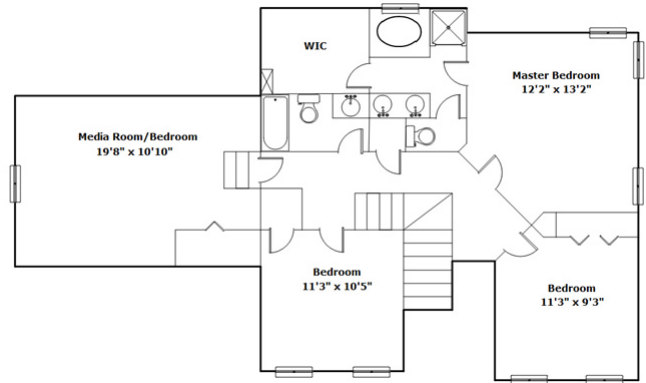

43 Dovecreek - Columbia, SC 29229

Drawn by: Look2 Homes Columbia

<http://www.look2homes.com/l2fp/floorplan/index.php?oid=15847>

Carlina Davis

Cell Phone: 803-361-5351

carlina.davis@cbcarolinas.com

Information is deemed reliable but not guaranteed!

RESIDENTIAL BROKERAGE