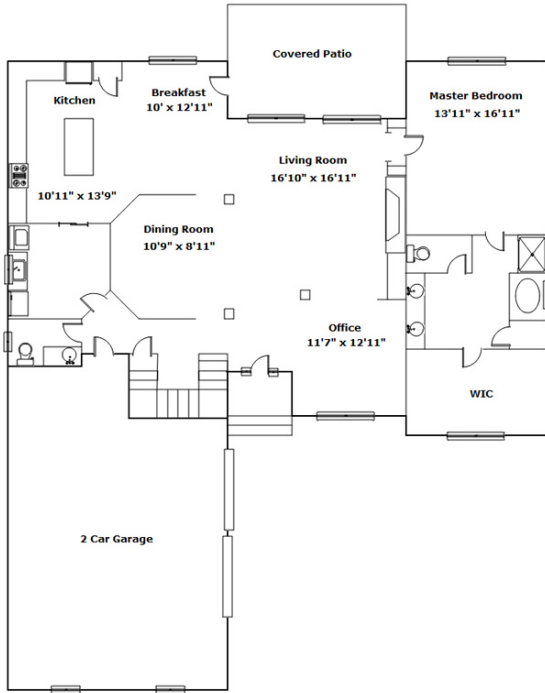

# 110 Elliptica Dr - Columbia, SC 29229

**Drawn by:** Look2 Homes Columbia

<http://www.look2homes.com/l2fp/floorplan/index.php?oid=15706>

**Greg Newman**

Office Phone: 803-788-2811

Cell Phone: 803-243-0401