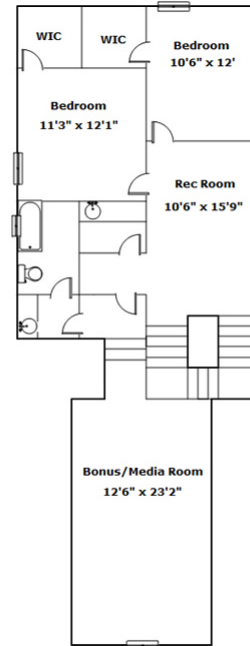

110 Elliptica Dr - Columbia, SC 29229

Drawn by: Look2 Homes Columbia

<http://www.look2homes.com/l2fp/floorplan/index.php?oid=15706>

Greg Newman

Office Phone: 803-788-2811

Cell Phone: 803-243-0401

gnewmanrealtor@gmail.com

Information is deemed reliable but not guaranteed!

RESIDENTIAL BROKERAGE