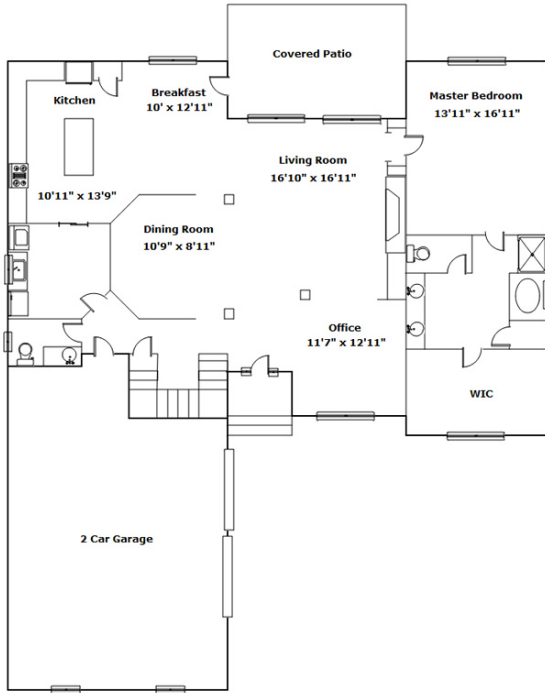

110 Elliptica Dr - Columbia, SC 29229

Drawn by: Look2 Homes Columbia

<http://www.look2homes.com/l2fp/floorplan/index.php?oid=15706>

Greg Newman

Office Phone: 803-788-2811

Cell Phone: 803-243-0401

gnewmanrealtor@gmail.com

Information is deemed reliable but not guaranteed!

RESIDENTIAL BROKERAGE