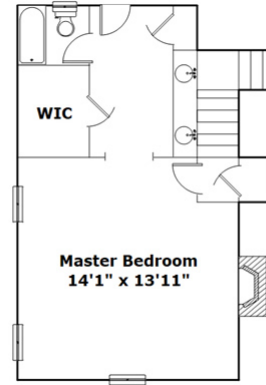

1807 Woodvalley Ct - Columbia, SC 29212

Drawn by: Look2 Homes Columbia

<http://www.look2homes.com/l2fp/floorplan/index.php?oid=15594>