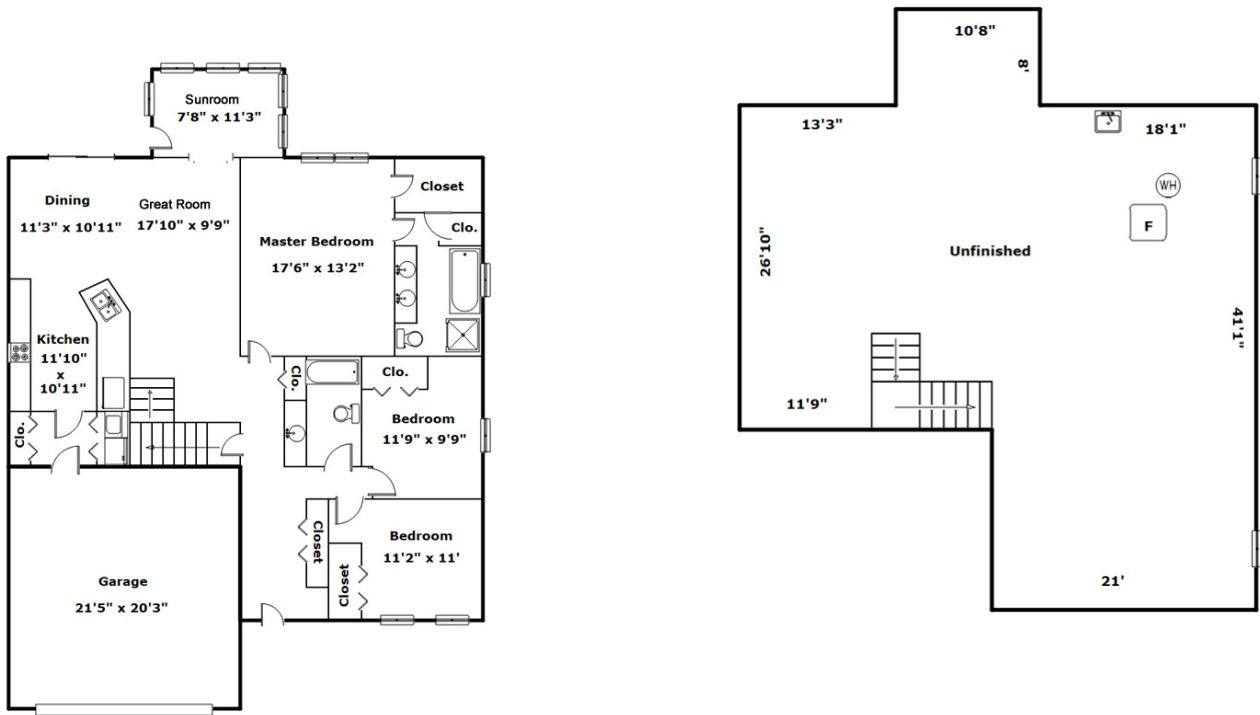

1505 County Road 875E - Metamora, IL 61548

Drawn by: Look2Home Services

<http://www.look2homes.com/l2fp/floorplan/index.php?oid=14737>

Michelle Largent

Office Phone: 309-687-4862

Cell Phone: 309-208-7446

michellelargent1@gmail.com

<http://www.michellelargent.com>

RE/MAX
TRADERS UNLIMITED

Information is deemed reliable but not guaranteed!