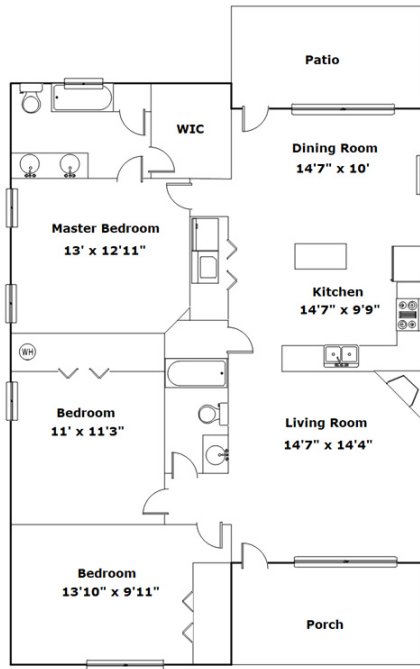

220 Windsor Trace Dr - Columbia, SC 29209

Presenting a beautiful home for your consideration!

Property Details

3 Bedroom(s)
2 Bath(s)

SQFT

Main Level 1320

William King

Office Phone: 803-772-5858
Cell Phone: 803-727-4454
williamking@kw.com

Information is deemed reliable but not guaranteed!

220 Windsor Trace Dr - Columbia, SC 29209

Drawn by: Look2 Homes Columbia

<http://www.look2homes.com/l2fp/floorplan/index.php?oid=14562>

William King

Office Phone: 803-772-5858