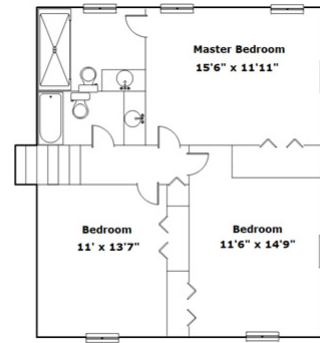

207 Shillingford Rd - Irmo, SC 29063

Drawn by: Look2 Homes Columbia

<http://www.look2homes.com/l2fp/floorplan/index.php?oid=14559>