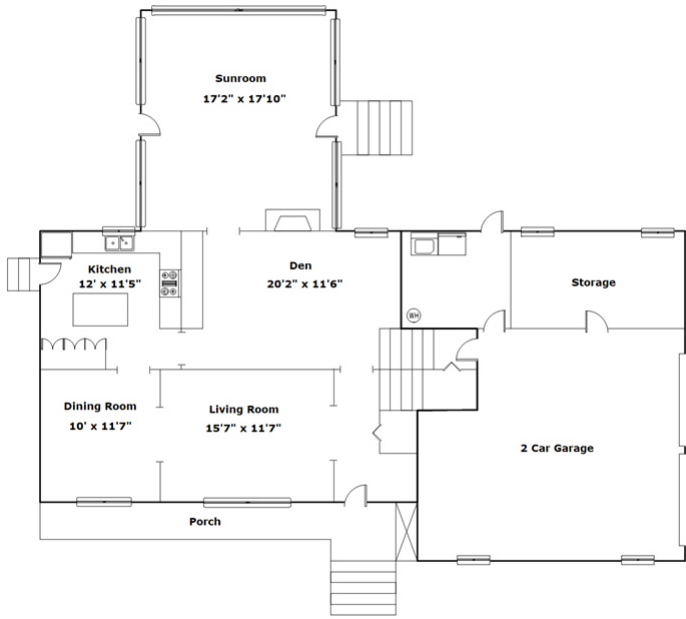

207 Shillingford Rd - Irmo, SC 29063

Drawn by: Look2 Homes Columbia

<http://www.look2homes.com/l2fp/floorplan/index.php?oid=14559>

David DuPree

Cell Phone: 803-414-1231

ddupree@bhhsmidlands.com

<http://https://www.ddupree.com/>

Information is deemed reliable but not guaranteed!

**BERKSHIRE
HATHAWAY**
HomeServices
Midlands Real Estate