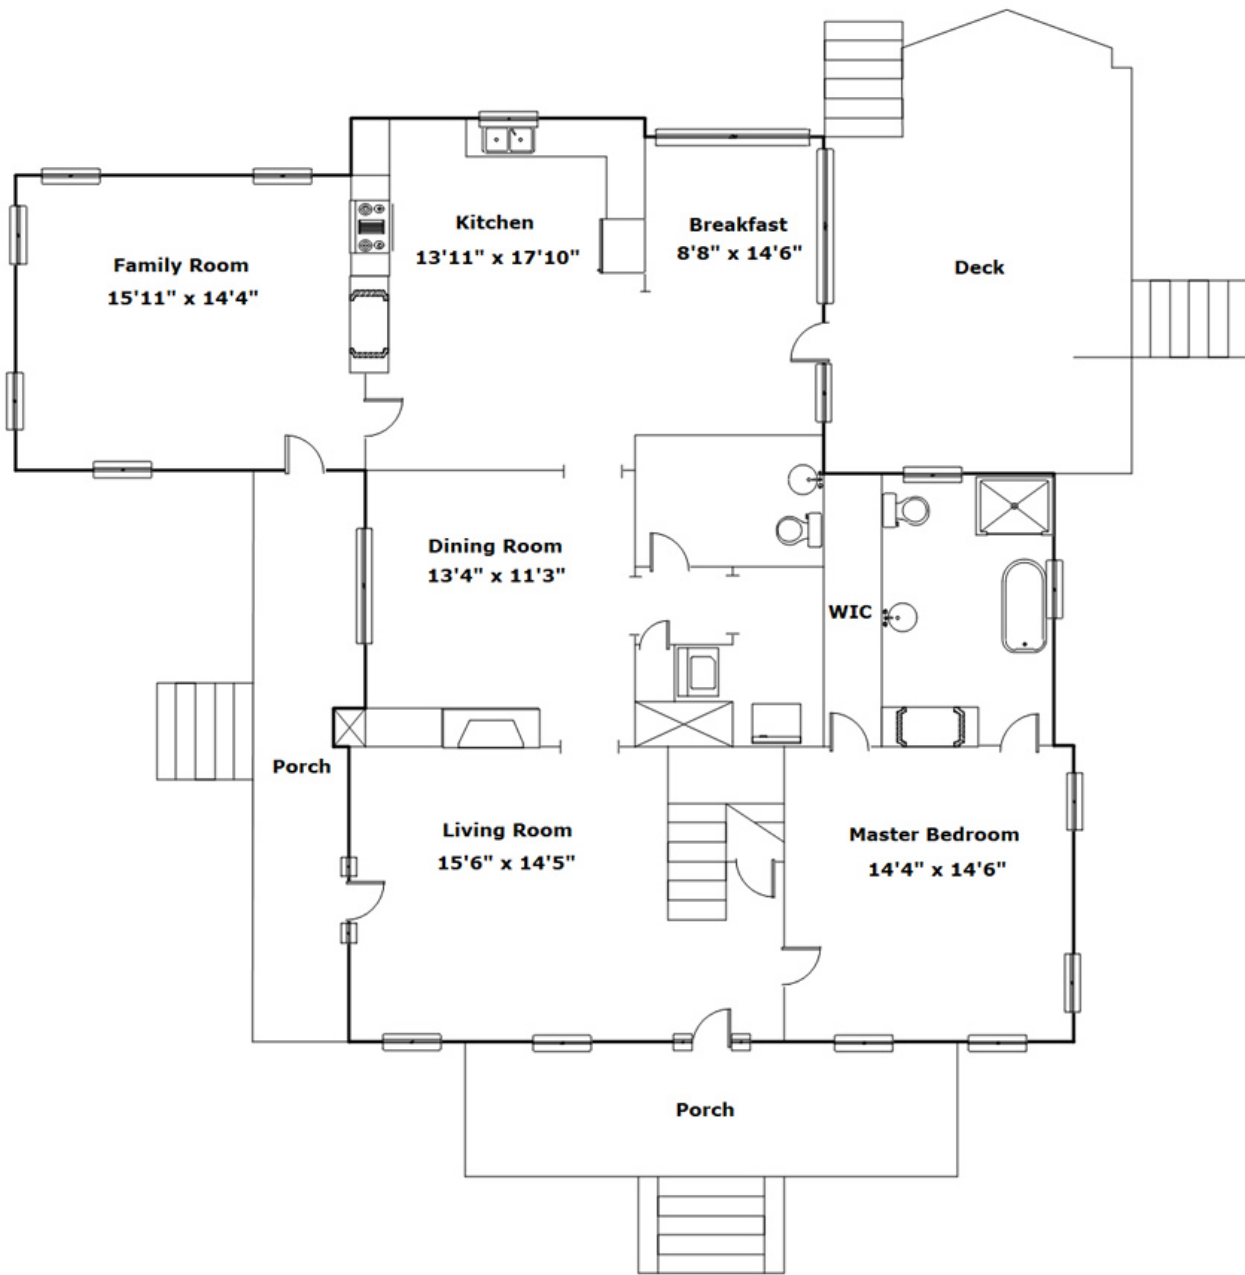

1410 Parkdale Dr - West Columbia, SC 29170