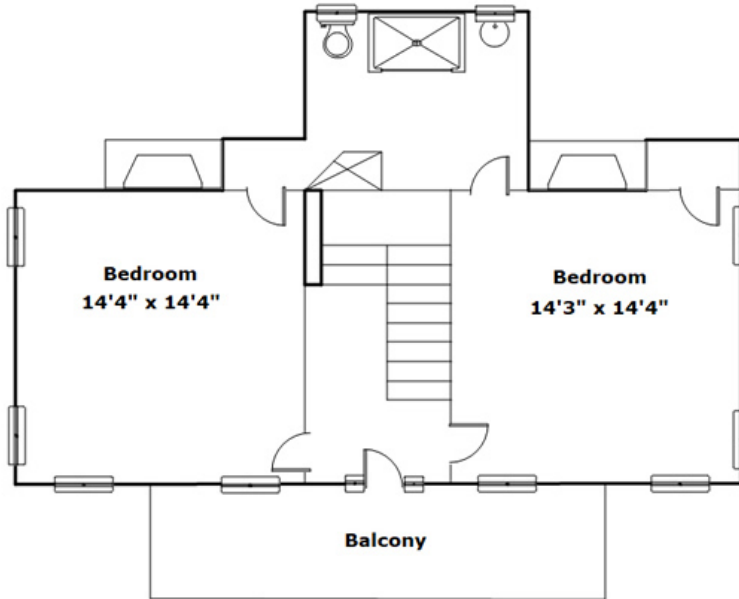

1410 Parkdale Dr - West Columbia, SC 29170

Drawn by: Look2 Homes Columbia

<http://www.look2homes.com/l2fp/floorplan/index.php?oid=21723>

Elaine Runager

Office Phone: 803-345-8300

Cell Phone: 803-513-8699

elainerunager@gmail.com

Information is deemed reliable but not guaranteed!