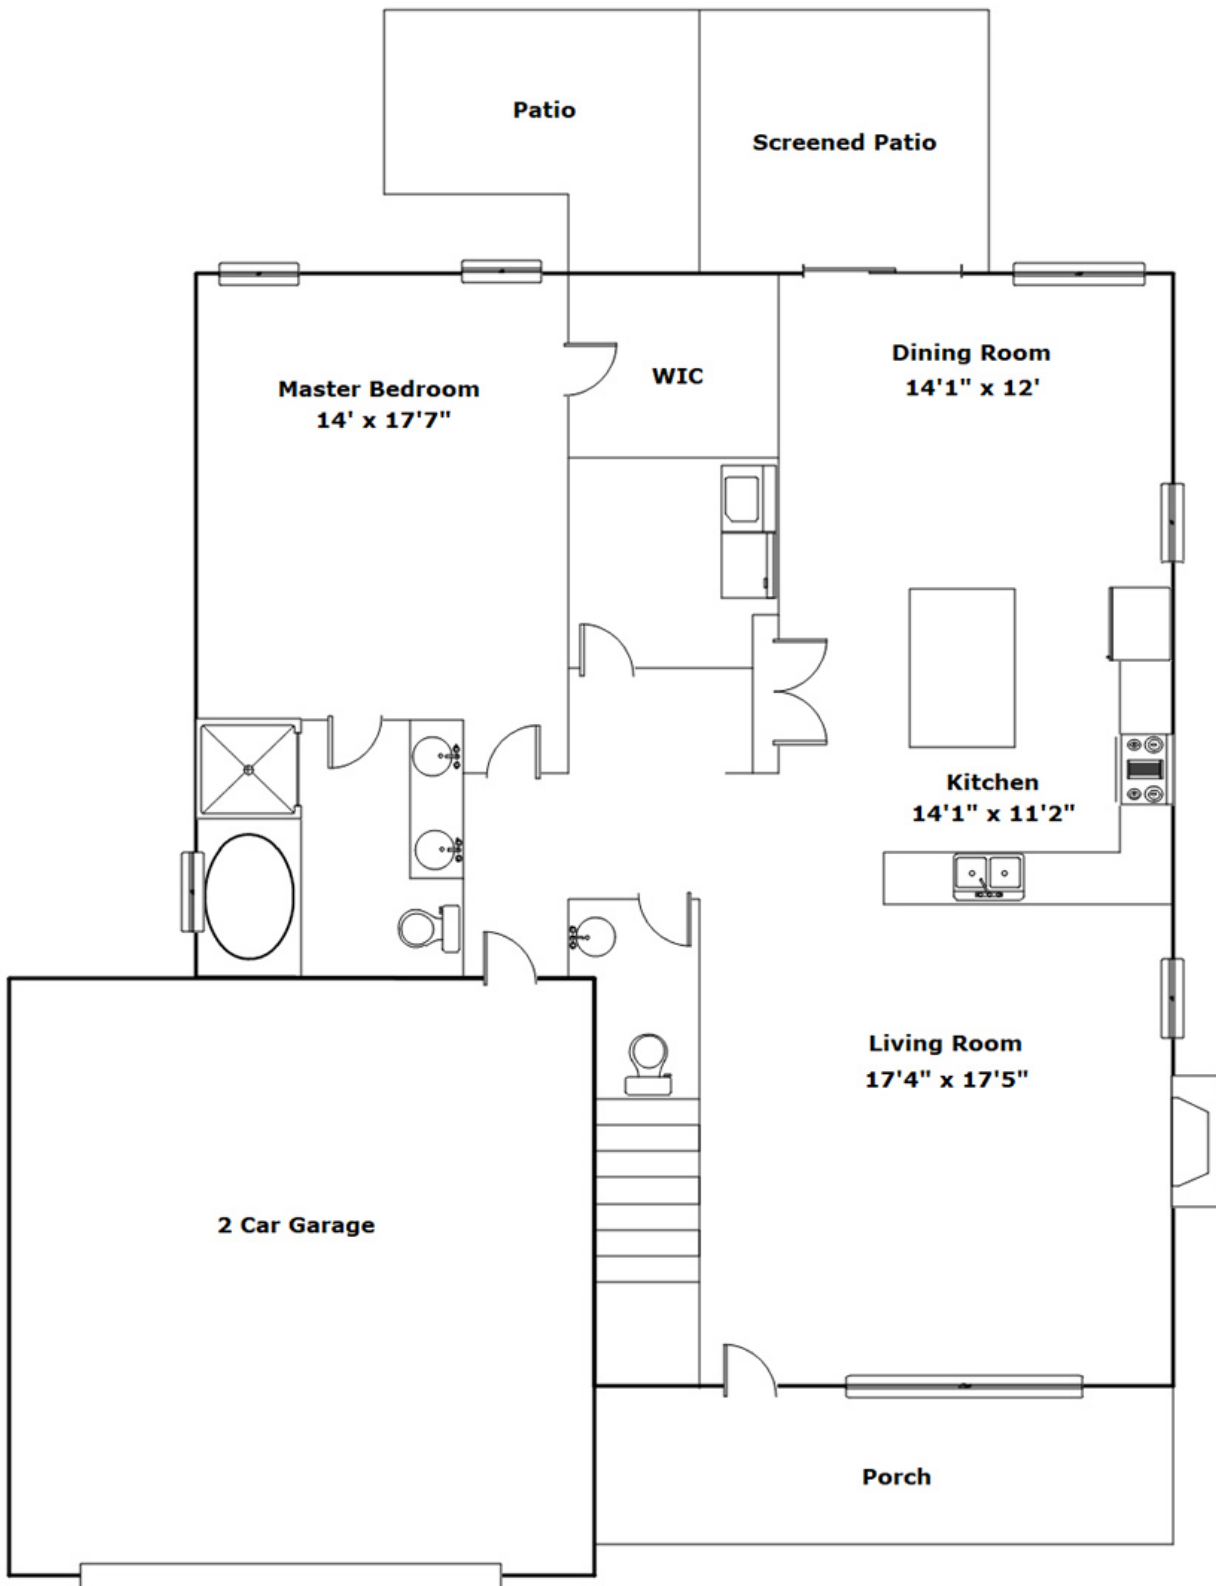

Drawn by: Look2 Homes Columbia

<http://www.look2homes.com/l2fp/floorplan/index.php?oid=21715>