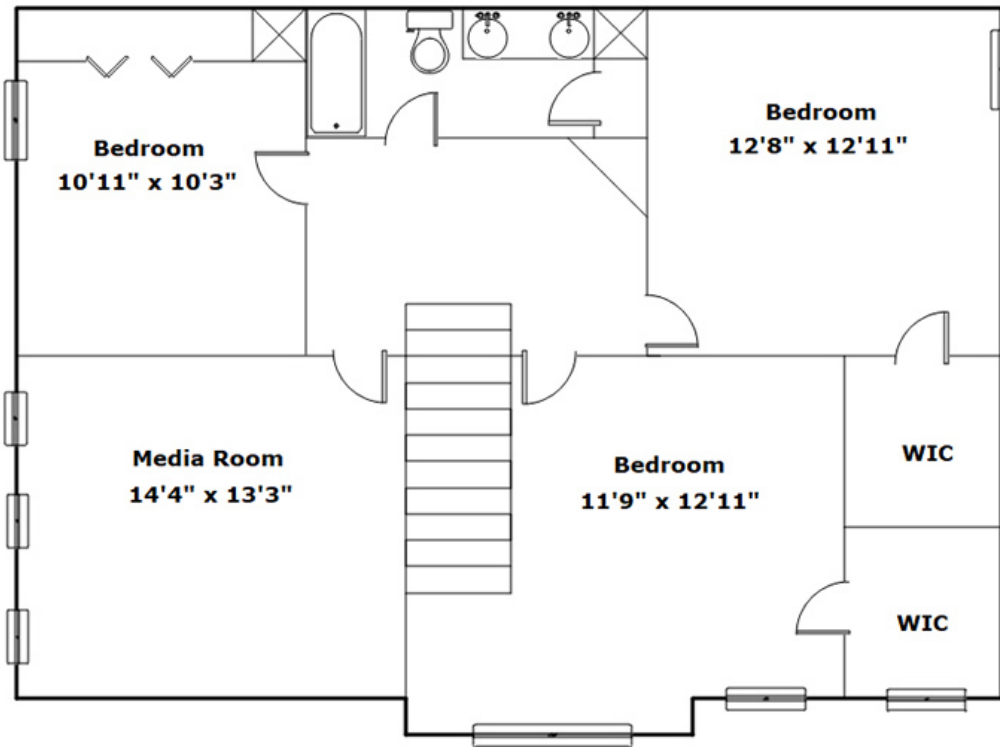

128 Rossmore Dr - Cayce, SC 29033

Drawn by: Look2 Homes Columbia
<http://www.look2homes.com/l2fp/floorplan/index.php?oid=21715>

Morris Lyles
Cell Phone: 803-261-9886
morris.lyles@era.com
<http://www.morrislyles.com/>

Information is deemed reliable but not guaranteed!