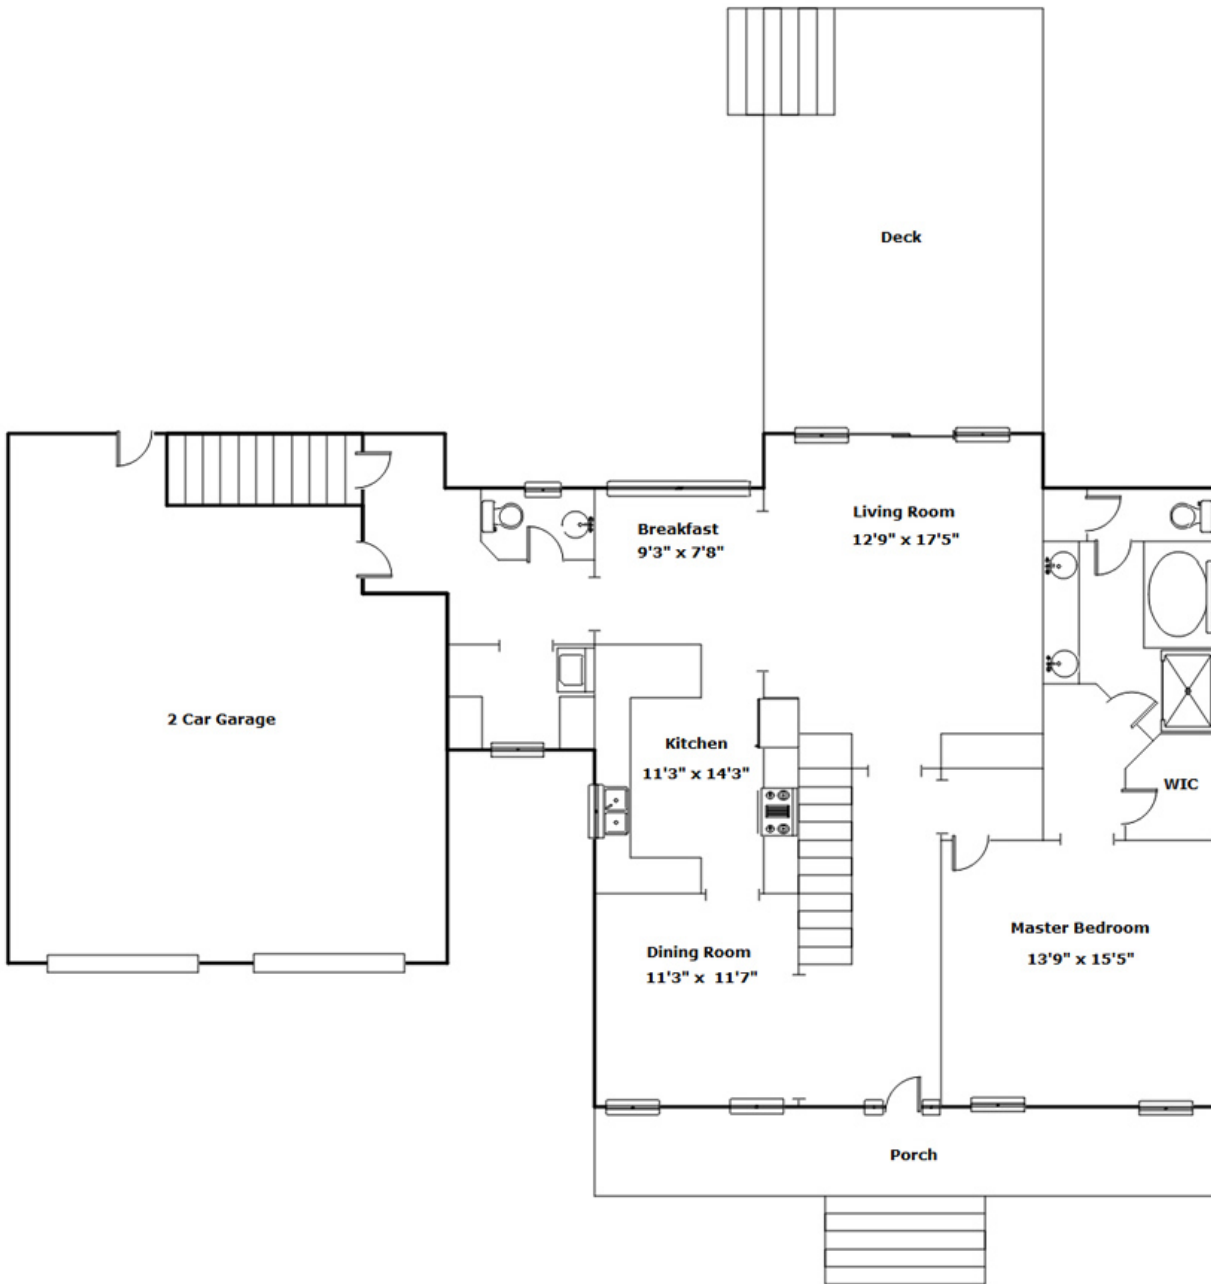

86A Heartland Dr - Elgin, SC 29045