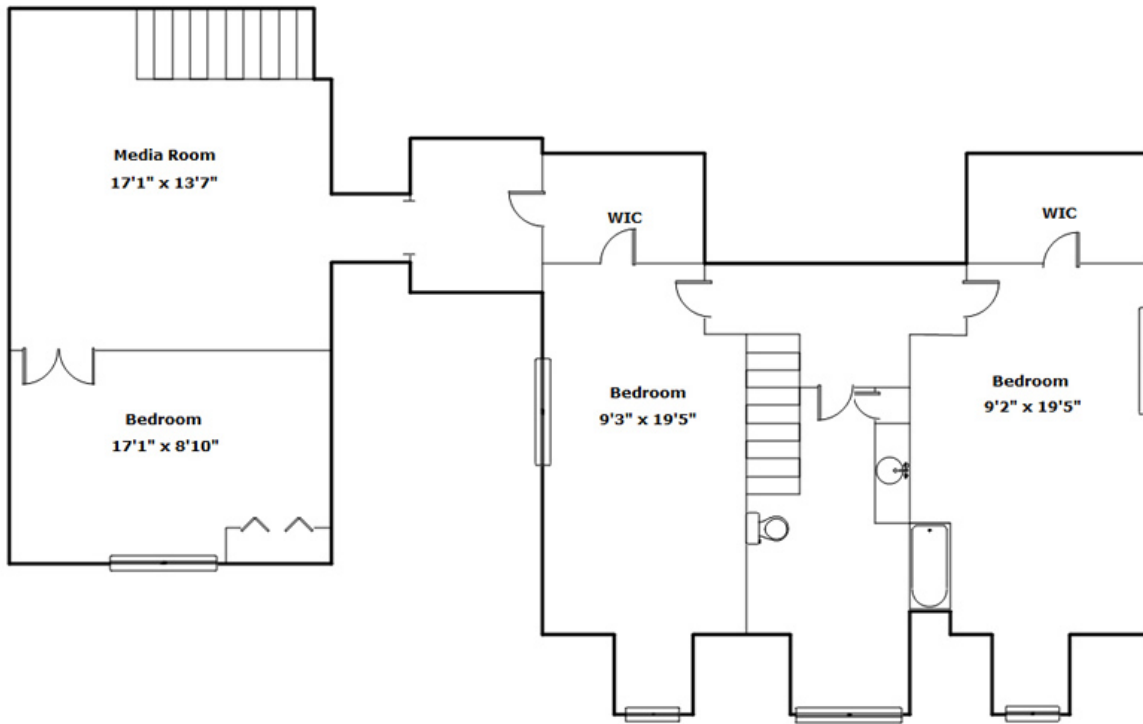

86A Heartland Dr - Elgin, SC 29045

Drawn by: Look2 Homes Columbia

<http://www.look2homes.com/l2fp/floorplan/index.php?oid=21681>

Patricia Robinson

Cell Phone: 803-669-3699

Patrobinsonhomes@yahoo.com

Information is deemed reliable but not guaranteed!