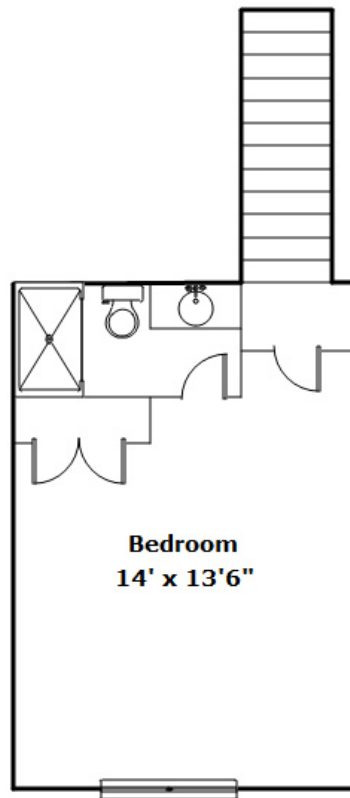

### Page Latham

Cell Phone: 803-960-4111  
pagelatham@aol.com  
<http://www.pagelatham.com>

Information is deemed reliable but not guaranteed!

24 Barn Owl Court - Columbia, SC 29209

**Page Latham**

Cell Phone: 803-960-4111

pagelatham@aol.com

<http://www.pagelatham.com>

Information is deemed reliable but not guaranteed!

**Drawn by:** Look2 Homes Columbia

<http://www.look2homes.com/l2fp/floorplan/index.php?oid=21679>

**Page Latham**