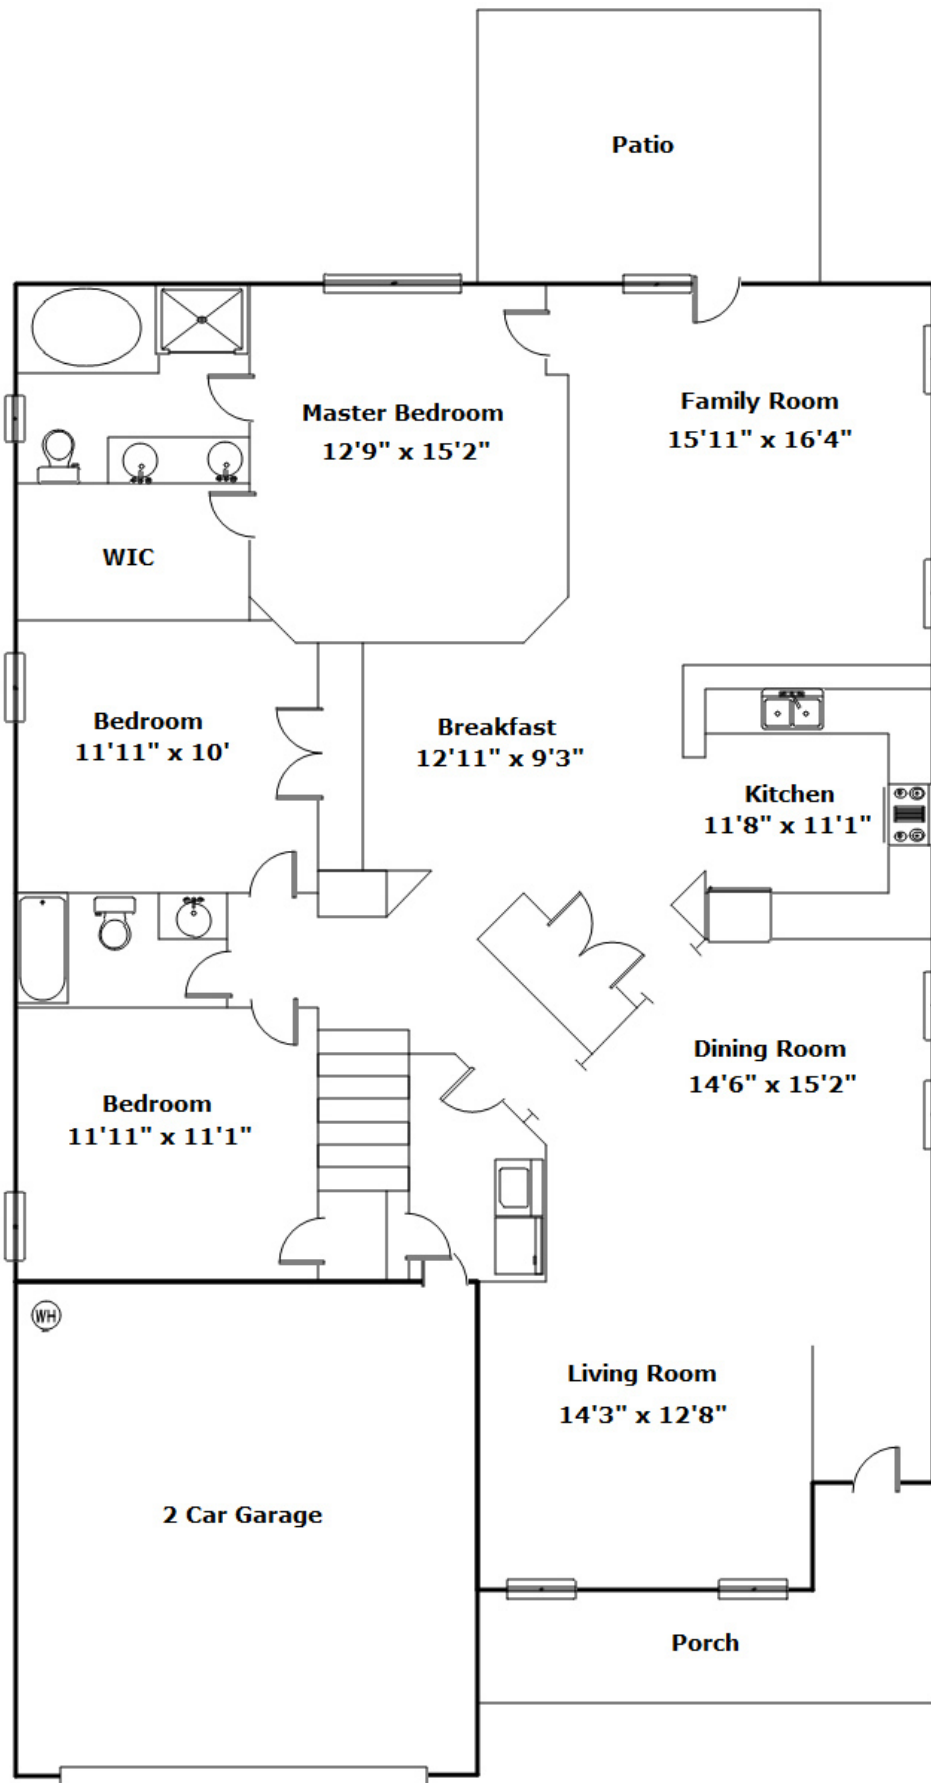

24 Barn Owl Court - Columbia, SC 29209