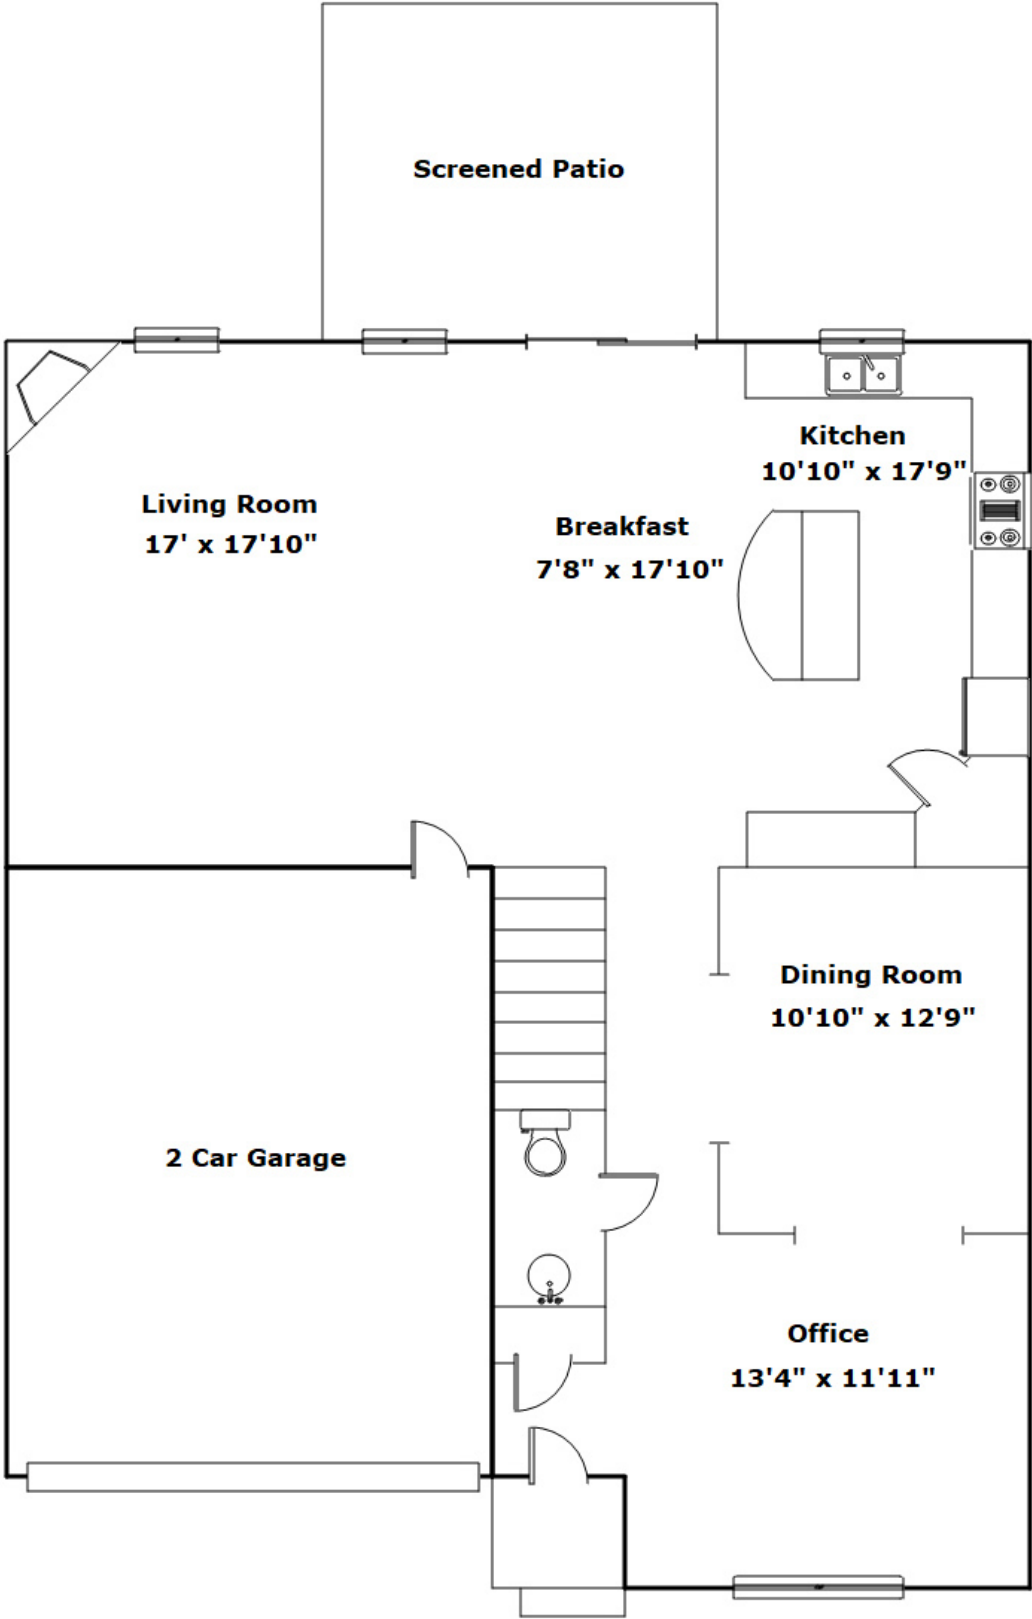

385 Blythe Creek Dr - Blythewood, SC 29016