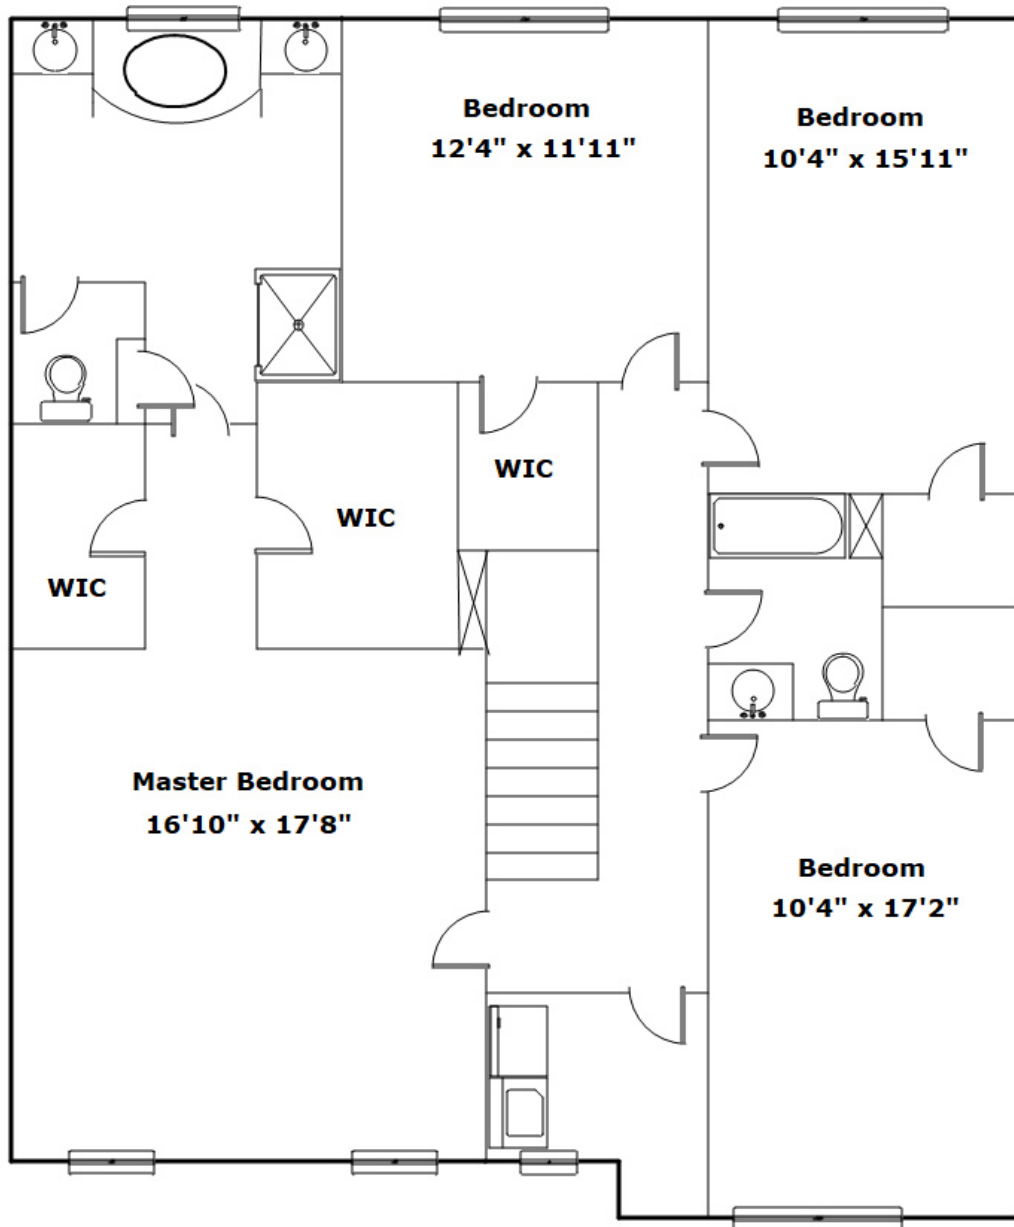

385 Blythe Creek Dr - Blythewood, SC 29016

Presenting a beautiful home for your consideration!

Property Details

4 Bedroom(s)

2 Bath(s)

1 Half Bath(s)

SQFT

Total 2567

martha@marthamccoy.com

<http://marthamccoy.com>

Information is deemed reliable but not guaranteed!

385 Blythe Creek Dr - Blythewood, SC 29016

Drawn by: Look2 Homes Columbia - builder square footage
<http://www.look2homes.com/l2fp/floorplan/index.php?oid=21677>