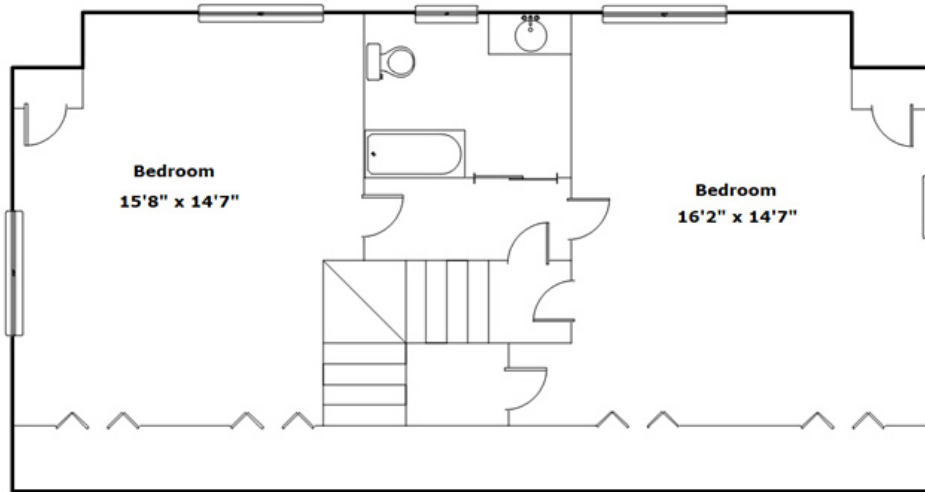

1311 Brewer Springs Rd - Camden, SC 29020