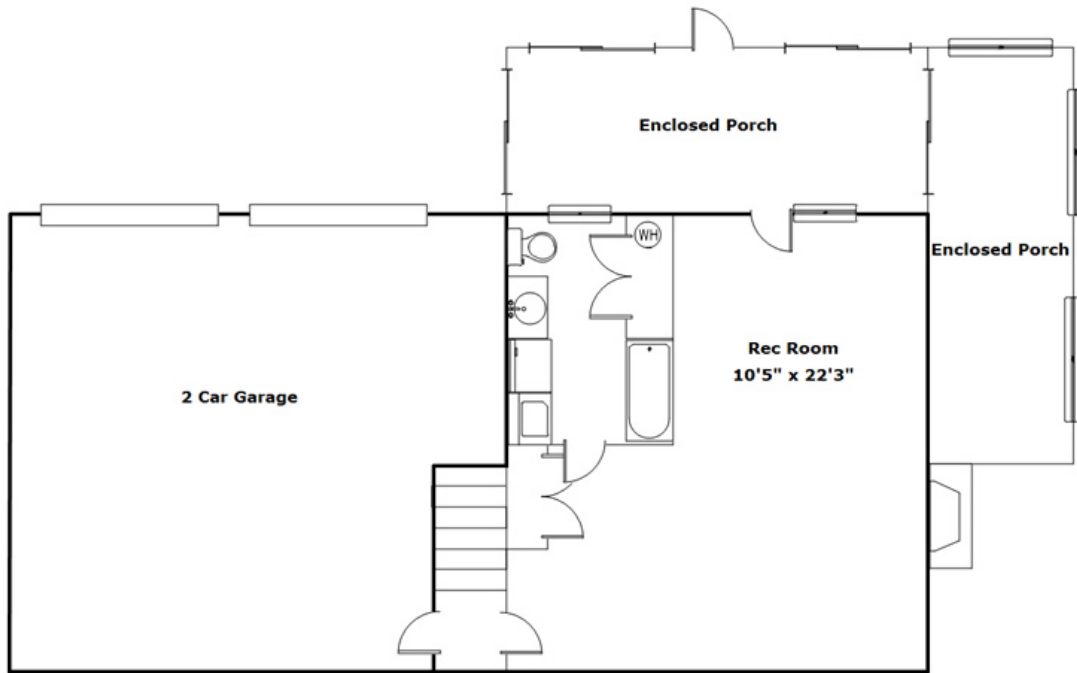

1311 Brewer Springs Rd - Camden, SC 29020

Drawn by: Look2 Homes Columbia

<http://www.look2homes.com/l2fp/floorplan/index.php?oid=21668>

Brian Melton

Office Phone: 803-432-0505

Cell Phone: 803-565-1905

Brian@WatereeLakeLife.com

<http://www.WatereeLakeLife.com>

Information is deemed reliable but not guaranteed!