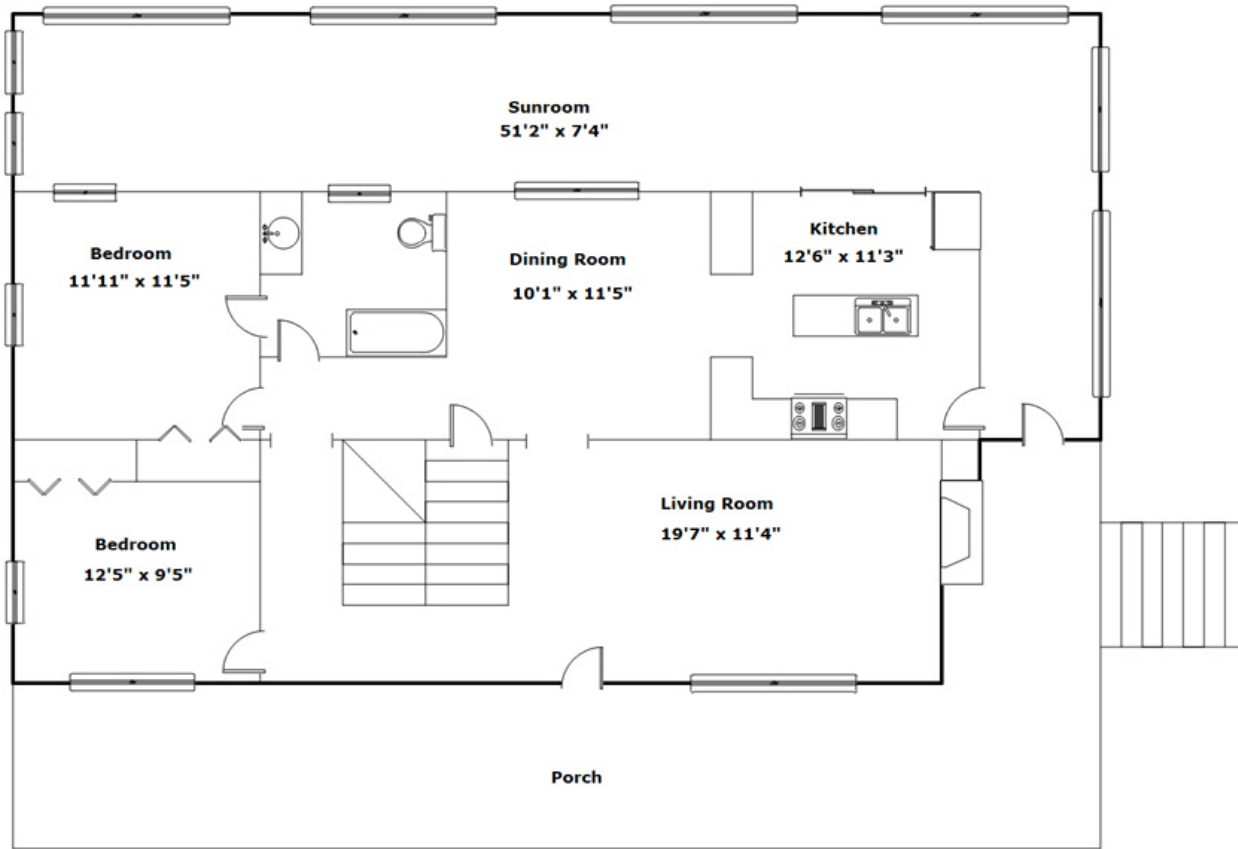

1311 Brewer Springs Rd - Camden, SC 29020

Presenting a beautiful home for your consideration!

Property Details

4 Bedroom(s)
3 Bath(s)

SQFT

Total	3104
Main Level	1614
Upper Level	1010
Lower Level	480
Garage	490

Drawn by: Look2 Homes Columbia

<http://www.look2homes.com/l2fp/floorplan/index.php?oid=21668>

Brian Melton

Office Phone: 803-432-0505

Cell Phone: 803-565-1905

Brian@WatereeLakeLife.com

<http://www.WatereeLakeLife.com>