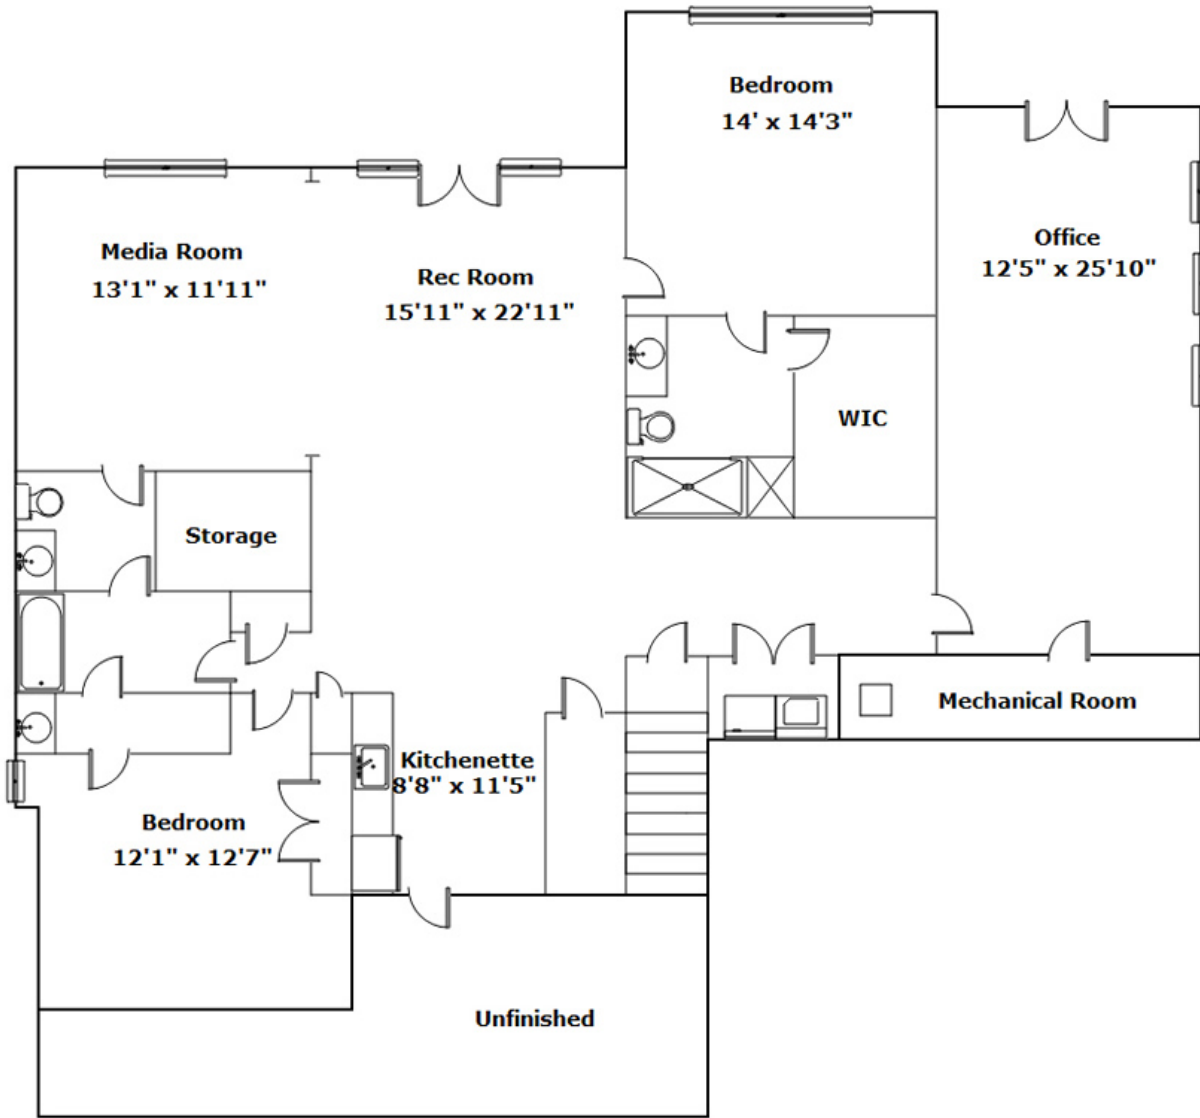

Drawn by: Look2 Homes Columbia

<http://www.look2homes.com/l2fp/floorplan/index.php?oid=21665>

Terri Scheper

Office Phone: 803-600-4485

Cell Phone: 803-600-4485

terrinxthome@gmail.com

<http://www.29036info.com>

Information is deemed reliable but not guaranteed!