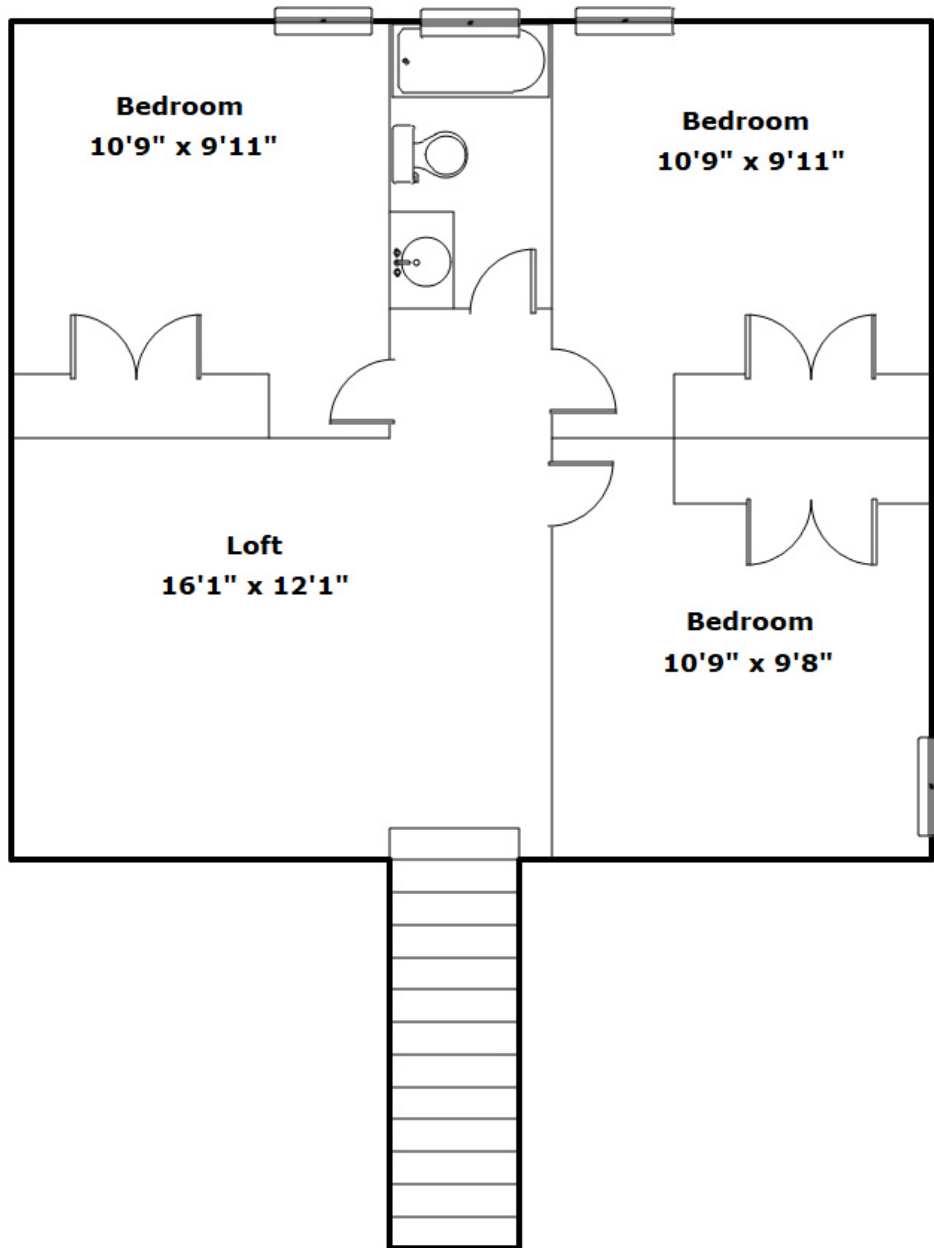

Drawn by: Look2 Homes Columbia

<http://www.look2homes.com/l2fp/floorplan/index.php?oid=21568>

Ashton Hambright

Cell Phone: 803-960-1446

ashton.hambright@cbc Carolinas.com

<http://ashton.cbintouch.com>

Information is deemed reliable but not guaranteed!

COLDWELL BANKER
REALTY